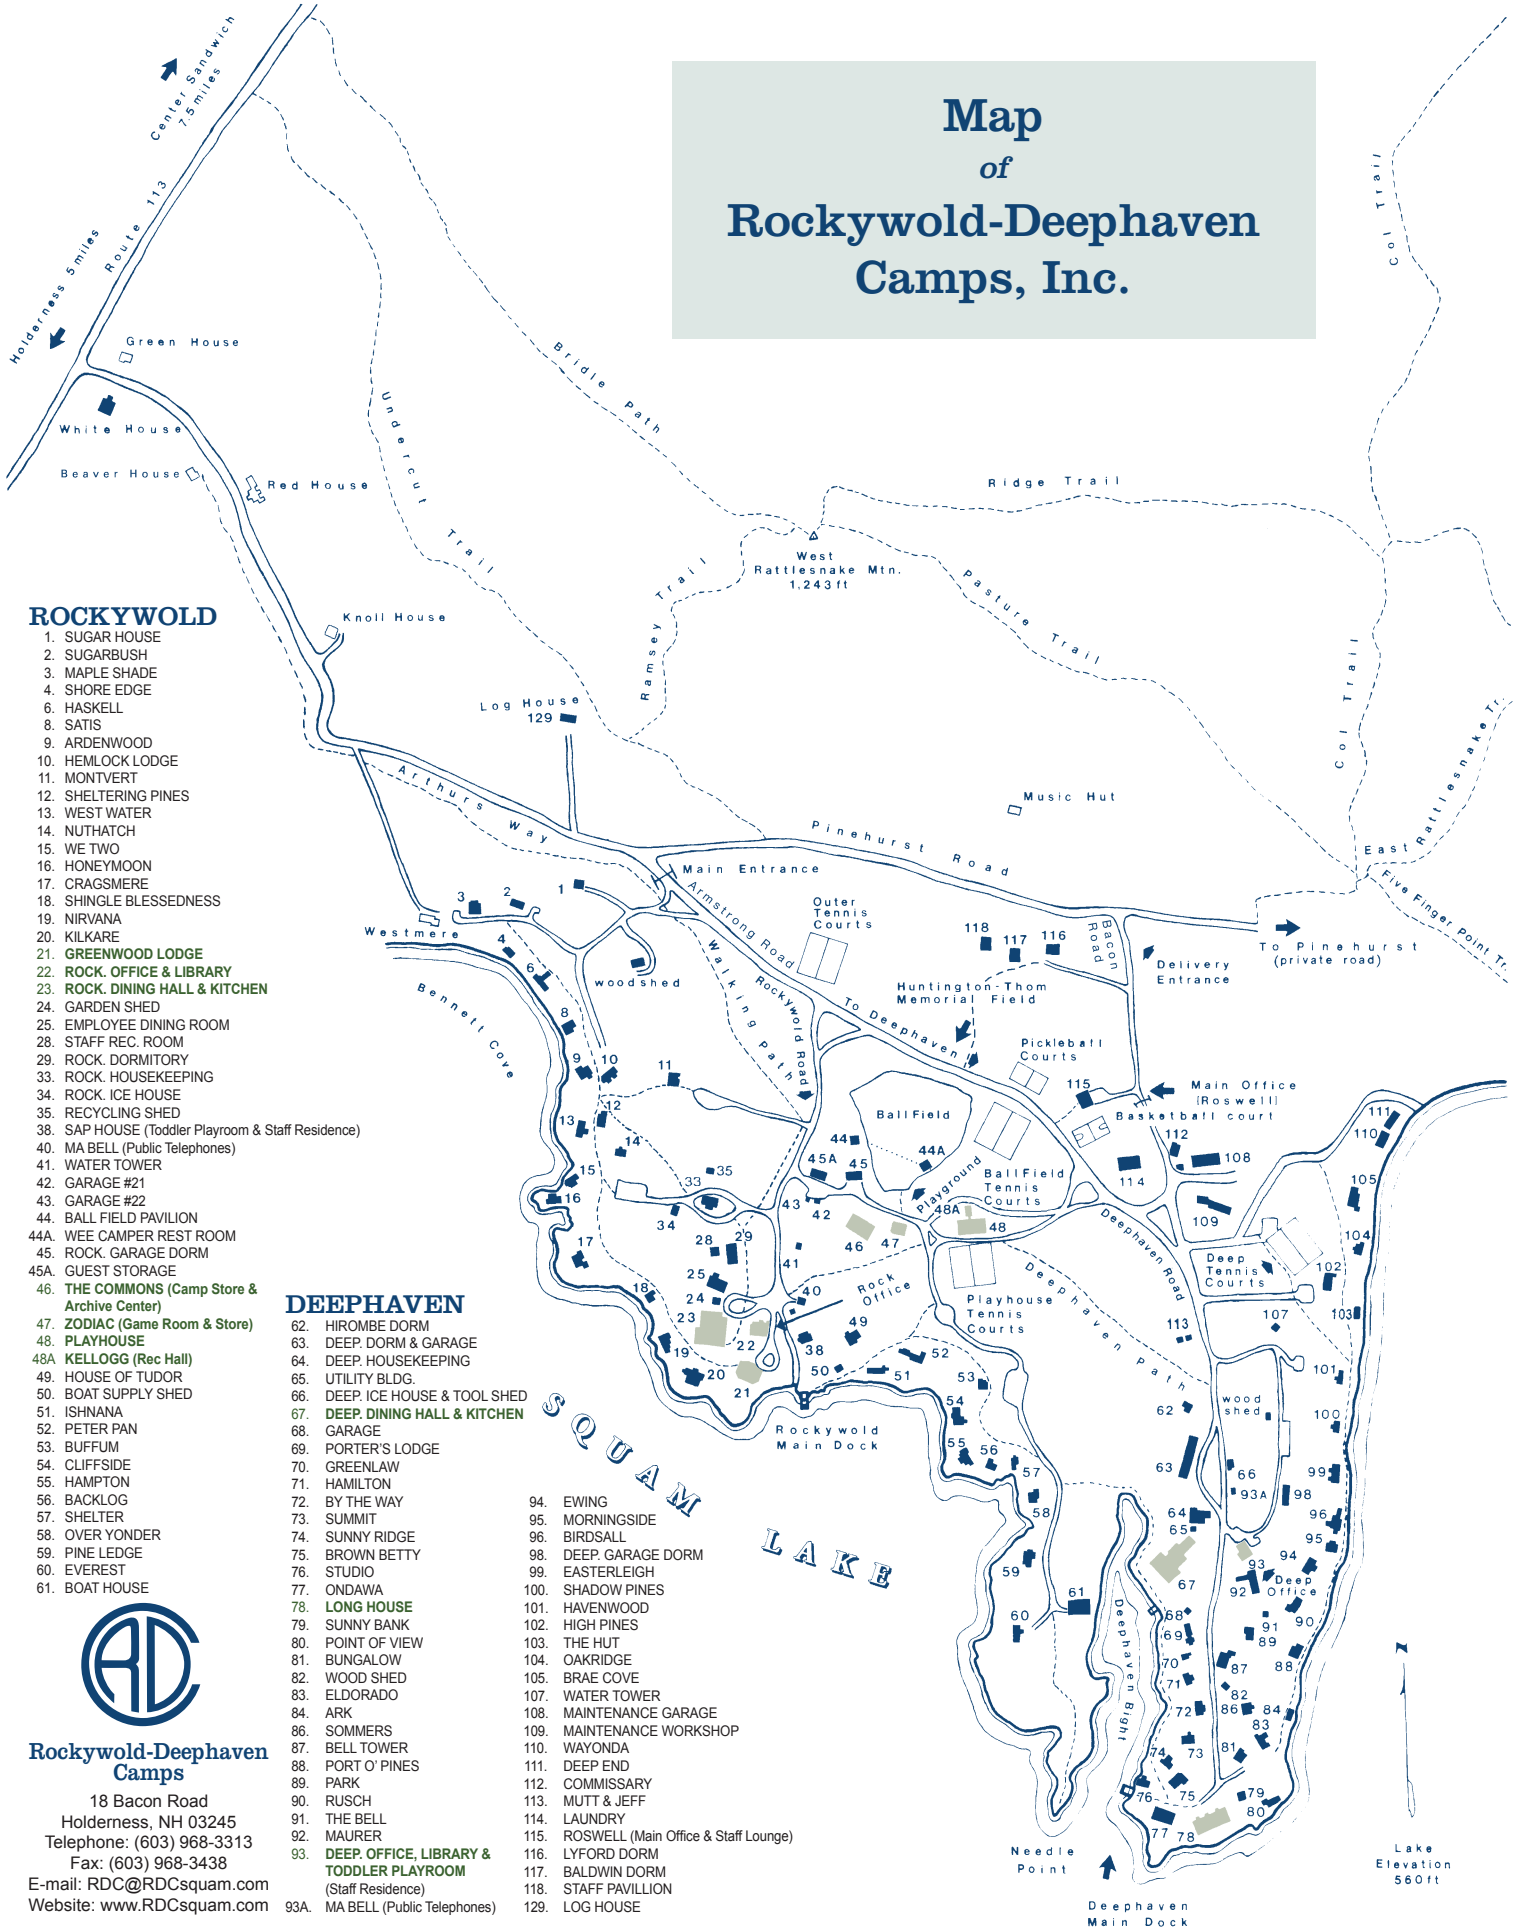

Map of Rockywold-Deephaven Camps, Inc.

ROCKYWOLD

1. SUGAR HOUSE
2. SUGARBUSH
3. MAPLE SHADE
4. SHORE EDGE
6. HASKELL
8. SATIS
9. ARDENWOOD
10. HEMLOCK LODGE
11. MONTVERT
12. SHELTERING PINES
13. WEST WATER
14. NUTHATCH
15. WE TWO
16. HONEYMOON
17. CRAGSMERE
18. SHINGLE BLESSEDNESS
19. NIRVANA
20. KILKARE
21. GREENWOOD LODGE
22. ROCK. OFFICE & LIBRARY
23. ROCK. DINING HALL & KITCHEN
24. GARDEN SHED
25. EMPLOYEE DINING ROOM
28. STAFF REC. ROOM
29. ROCK. DORMITORY
33. ROCK. HOUSEKEEPING
34. ROCK. ICE HOUSE
35. RECYCLING SHED
38. SAP HOUSE (Toddler Playroom & Staff Residence)
40. MA BELL (Public Telephones)
41. WATER TOWER
42. GARAGE #21
43. GARAGE #22
44. BALL FIELD PAVILION
- 44A. WEE CAMPER REST ROOM
45. ROCK. GARAGE DORM
- 45A. GUEST STORAGE
46. THE COMMONS (Camp Store & Archive Center)