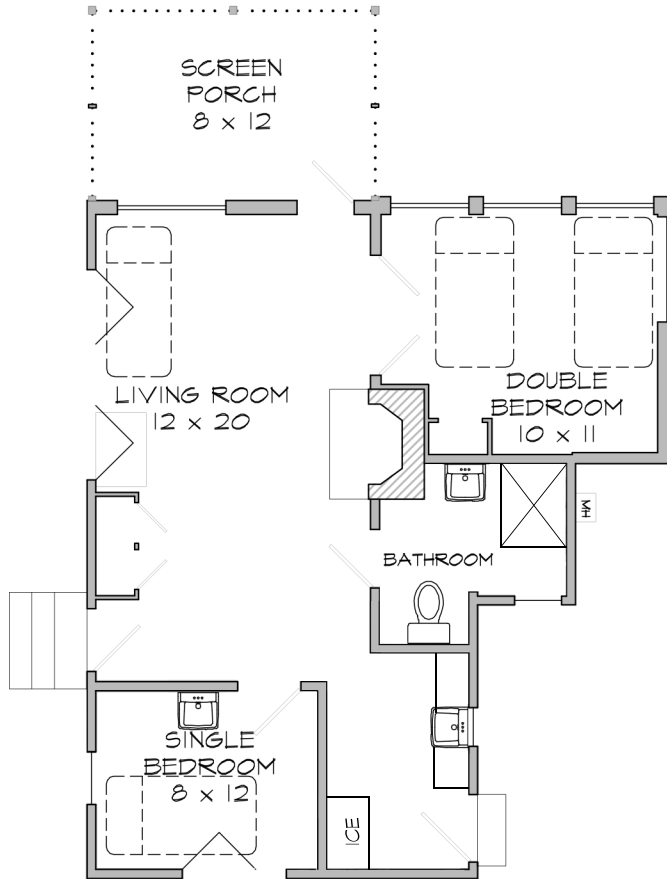

SUNNY RIDGE

Map # 74

BIGHT
35' away
Direct view of bight

FLOOR PLAN

Scale: 1/8" = 1'

Cottage Particulars

- 3 Person minimum occupancy
- 1 Double Bedroom
- 1 Single Bedroom
- 1 Cot
- 1 Shower
- 1 Toilet