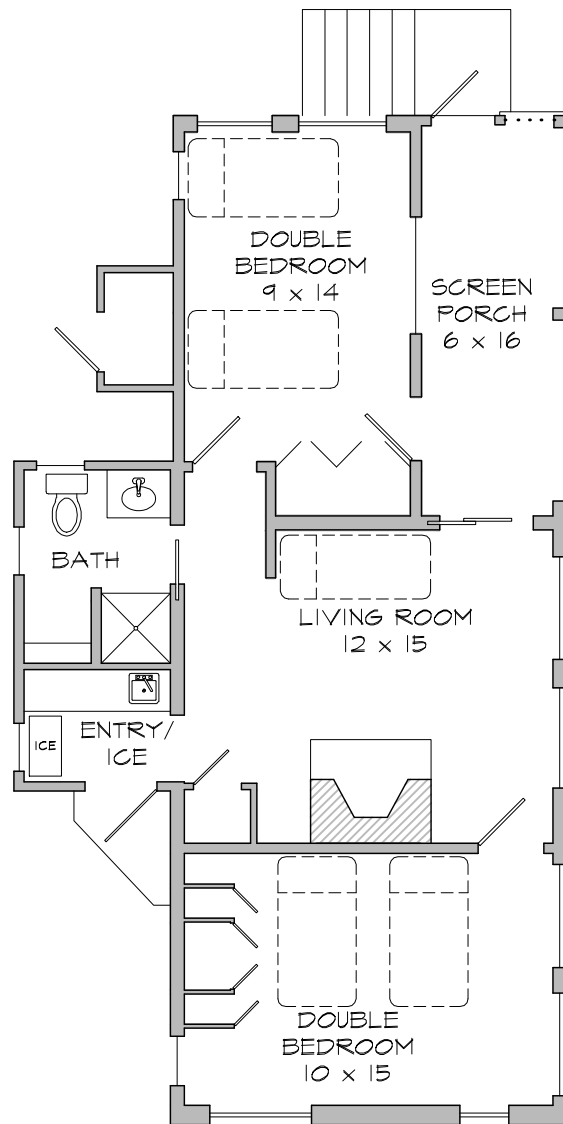

# WE TWO

Map # 15

LAKE  
10' away  
Direct view of lake

FLOOR PLAN Scale: 1/8" = 1'

## Cottage Particulars

- 4 Person minimum occupancy
- 2 Double Bedroom
- 1 Cot
- 1 Shower
- 1 Toilet