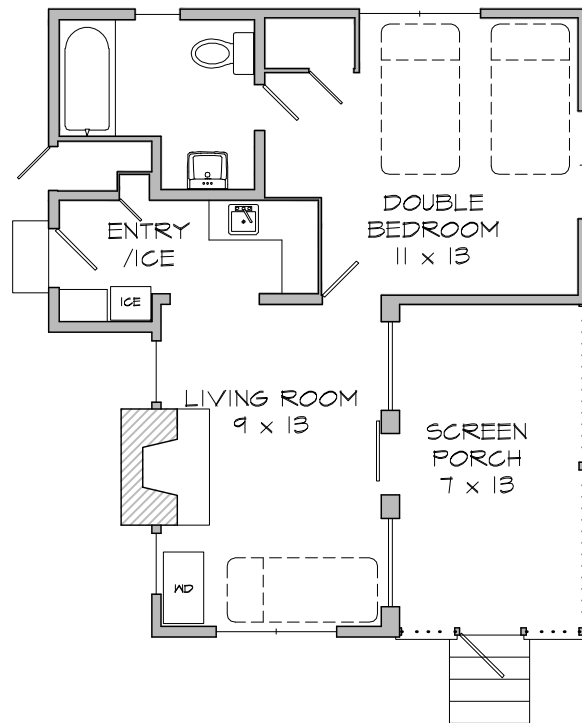

THE HUT

Map # 103

LAKE
42' away
Direct view of lake

FLOOR PLAN

Scale: 1/8" = 1'

Cottage Particulars

- 2 Person minimum occupancy
- 1 Double Bedroom
- 1 Cot
- 1 Tub/Shower
- 1 Toilet