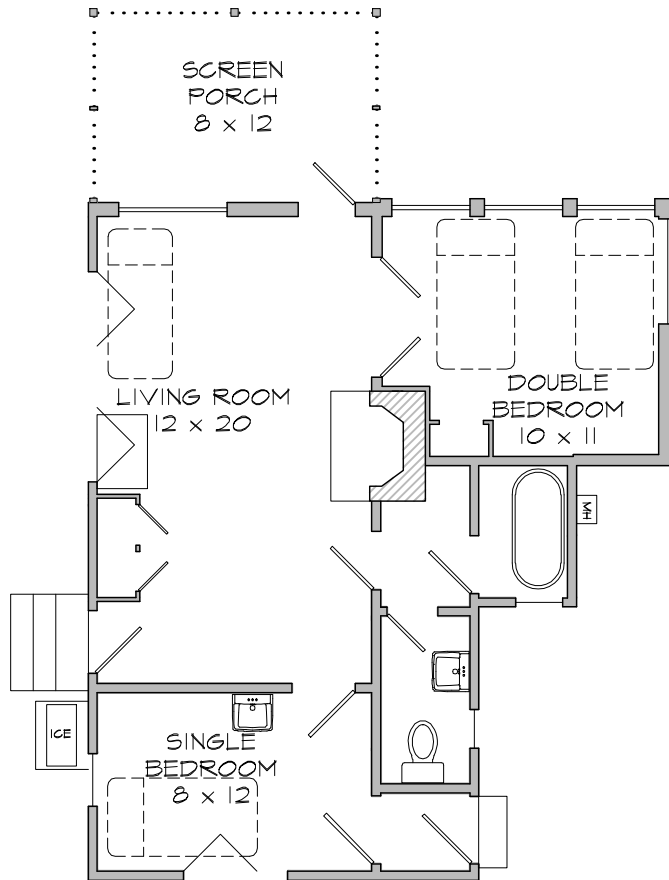

SUNNY RIDGE

Map # 74

BIGHT
35' away
Direct view of bight

FLOOR PLAN

Scale: 1/8" = 1'

Cottage Particulars

- 3 Person minimum occupancy
- 1 Double Bedroom
- 1 Single Bedroom
- 1 Cot
- 1 Clawfoot Tub/Shower
- 1 Toilet