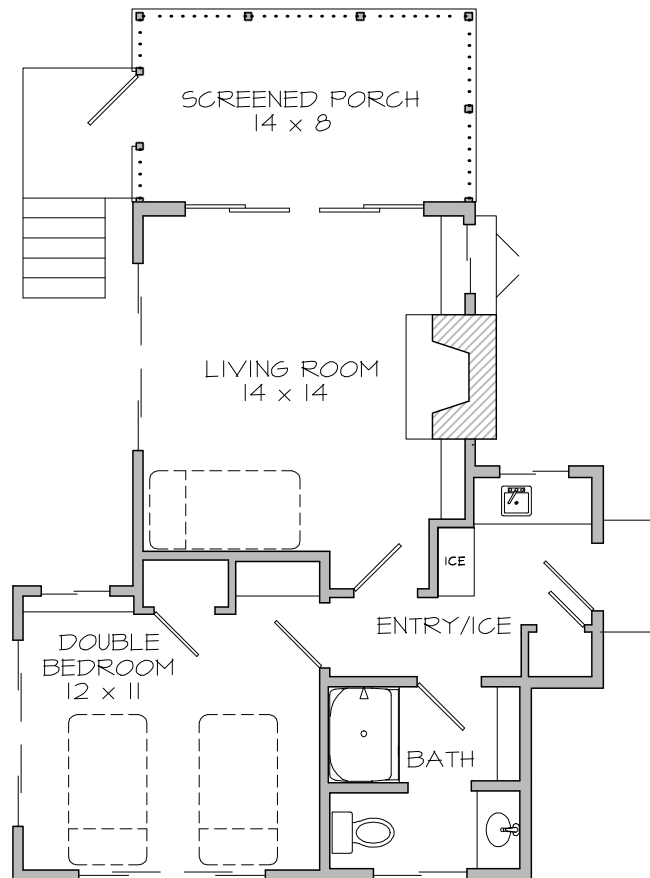

# SUNNY BANK

Map # 79

LAKE  
65' away  
Direct view of lake

FLOOR PLAN Scale: 1/8" = 1'

## Cottage Particulars

- 2 Person minimum occupancy
- 1 Double Bedroom
- 1 Cot
- 1 Shower
- 1 Toilet