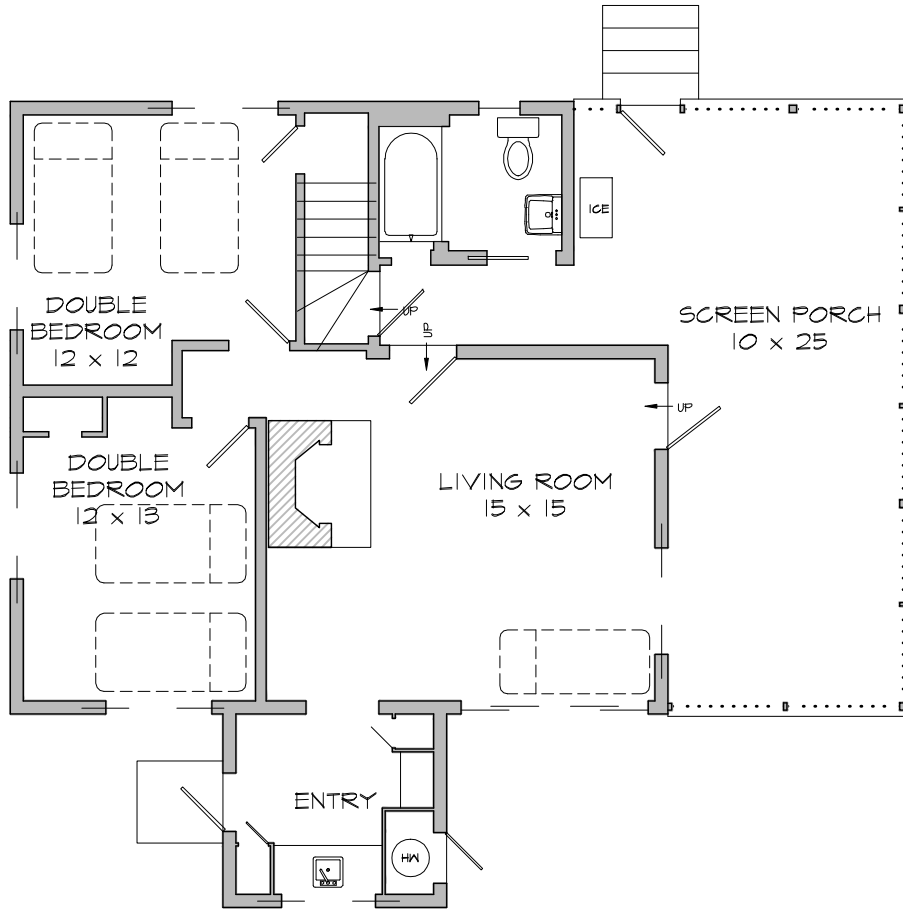

SUMMIT

Map # 73

FIRST FLOOR PLAN

Scale: 1/8" = 1'

SECOND FLOOR PLAN

Scale: 1/8" = 1'

Cottage Particulars

- 6 Person minimum occupancy
- 3 Double Bedrooms
- 2 Single Bedrooms
- 1 Cot
- 1 Tub/Shower
- 2 Toilets