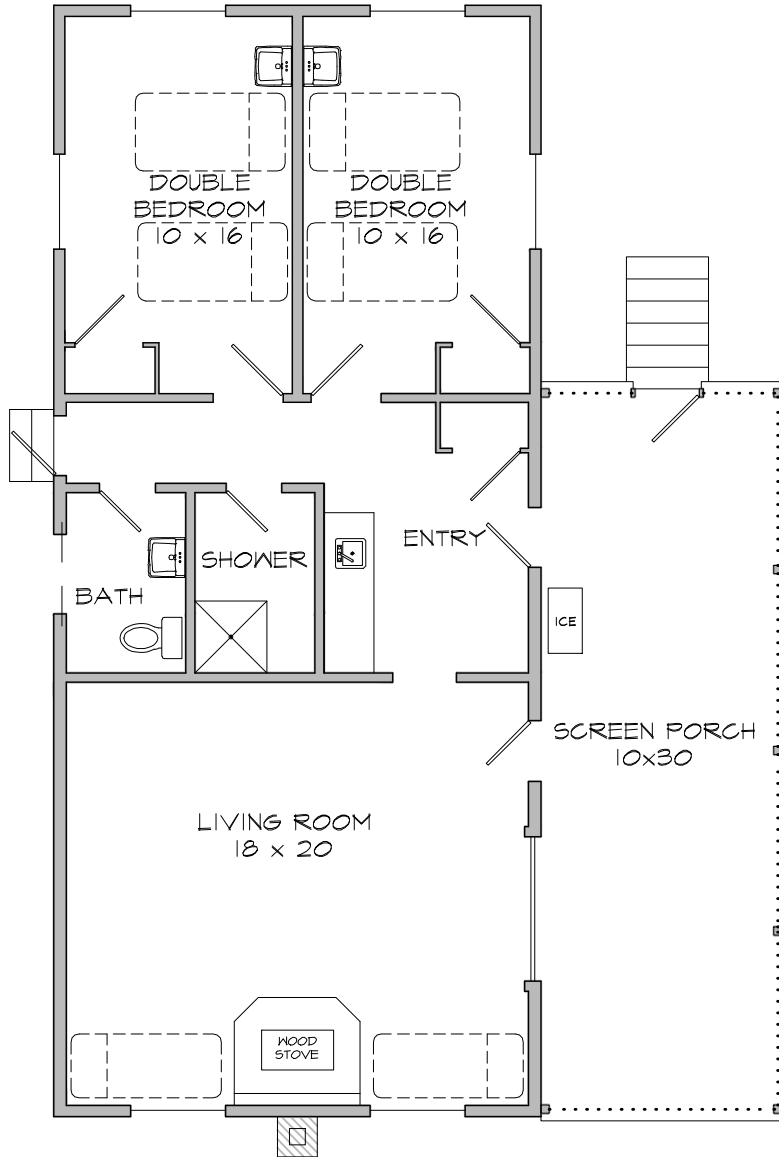

# SUGARBUSH

Map # 2

LAKE  
140' away  
Direct view of lake

FLOOR PLAN

Scale: 1/8" = 1'

## Cottage Particulars

- 4 Person minimum occupancy
- 2 Double Bedrooms
- 2 Cots
- 1 Shower
- 1 Toilet