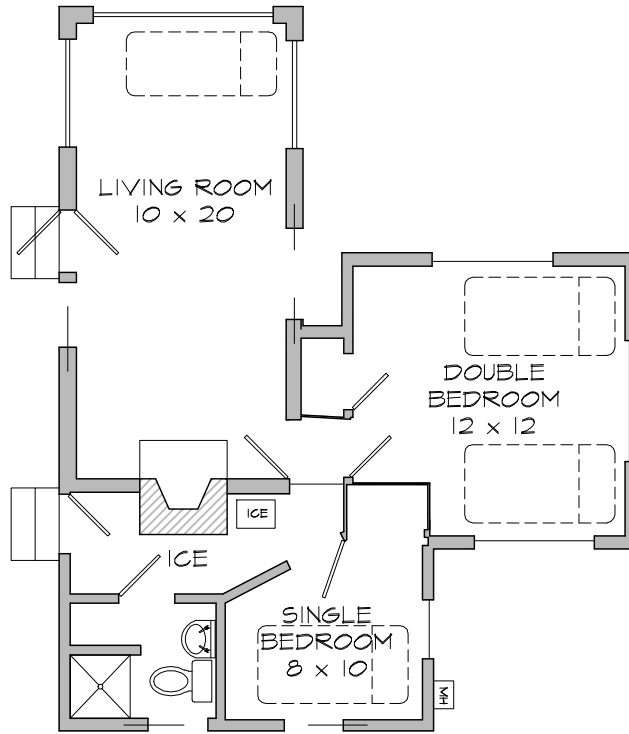

STUDIO

Map # 76

BIGHT
4' away
Direct view of lake

FLOOR PLAN

Scale: 1/8" = 1'

Cottage Particulars

- 3 Person minimum occupancy
- 1 Double Bedroom
- 1 Single Bedroom
- 1 Cot
- 1 Shower
- 1 Toilet