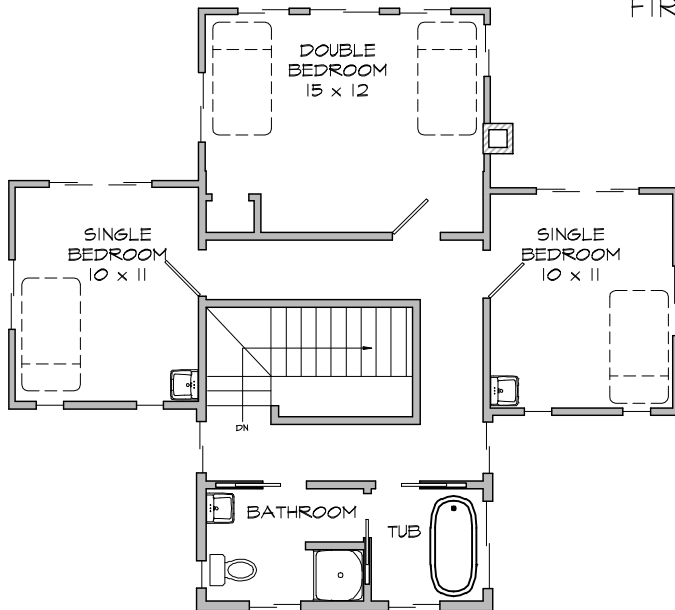

SOMMERS

Map # 86

LAKE
120' away
Direct view of lake

FIRST FLOOR PLAN Scale: 3/32" = 1'

SECOND FLOOR PLAN

Scale: 3/32" = 1'

Cottage Particulars

- 6 Person minimum occupancy
- 3 Double Bedrooms
- 2 Single Bedrooms
- 1 Cot
- 2 Showers (1 ADA)
- 1 Clawfoot Tub
- 3 Toilets