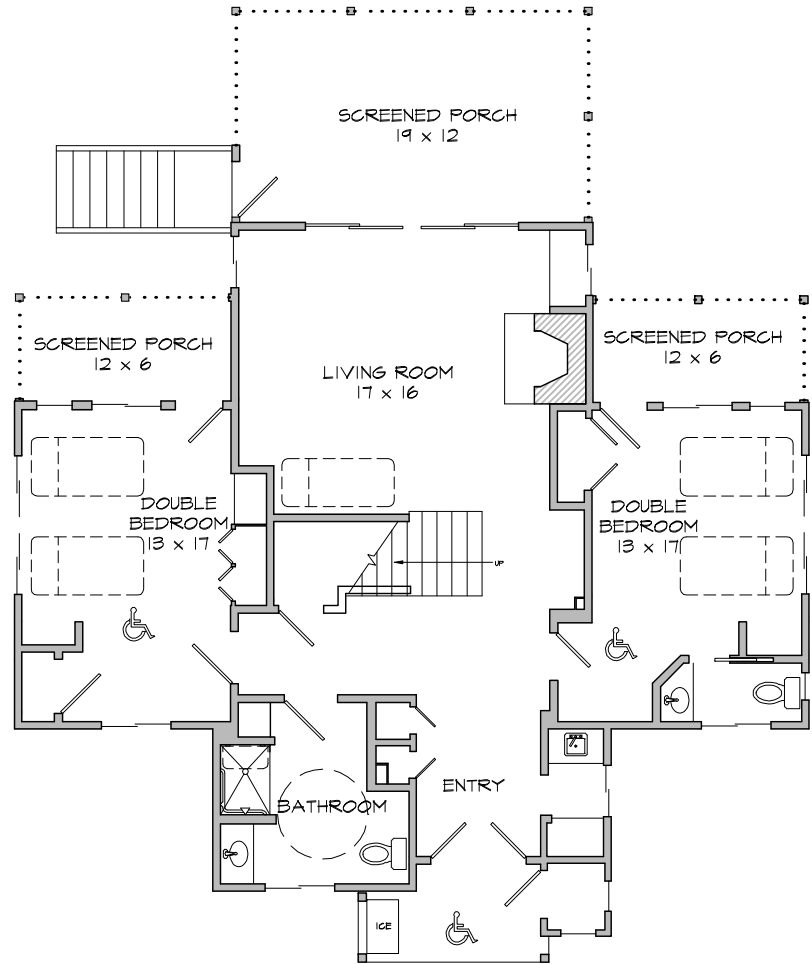

SOMMERS

Map # 86

LAKE
120' away
Direct view of lake

FIRST FLOOR PLAN Scale: 3/32" = 1'

SECOND FLOOR PLAN

Scale: 3/32" = 1'

Cottage Particulars

- 6 Person minimum occupancy
- 3 Double Bedrooms
- 2 Single Bedrooms
- 1 Cot
- 2 Showers (1 ADA)
- 1 Clawfoot Tub
- 3 Toilets