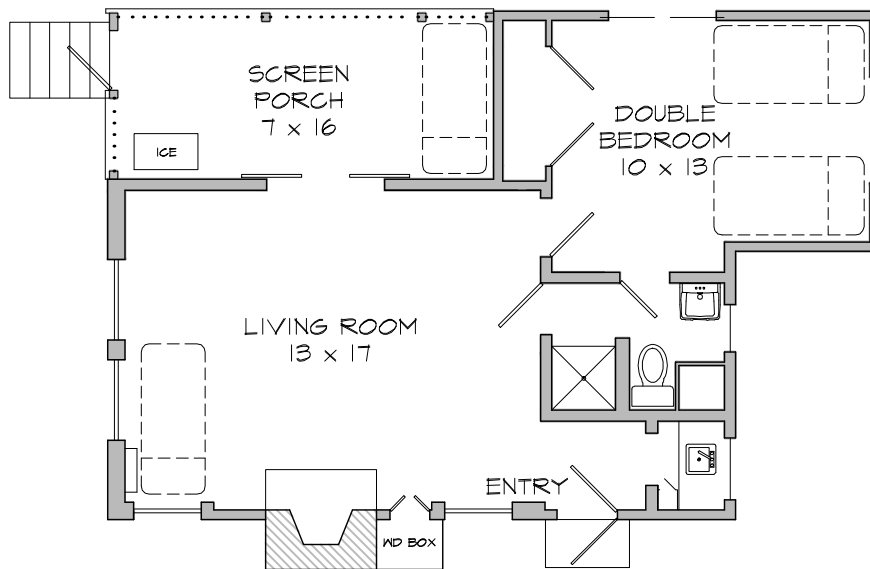

SHORE EDGE

Map # 4

LAKE
12' away
direct view of lake

FLOOR PLAN

Scale: 1/8" = 1'

Cottage Particulars

- 2 Person minimum occupancy
- 1 Double Bedroom
- 2 Cots
- 1 Shower
- 1 Toilet