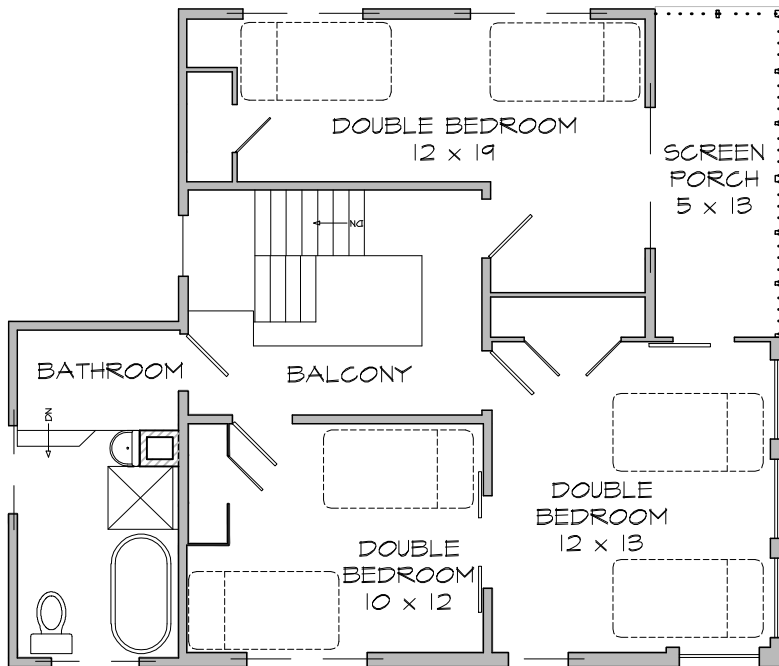

# SHINGLE BLESSEDNESS

Map # 18

LAKE  
10' away  
Direct view of lake

FIRST FLOOR PLAN Scale: 1/8" = 1'

## Cottage Particulars

- 5 Person minimum occupancy
- 3 Double Bedrooms
- 1 Cot
- 1 Tub
- 1 Shower
- 2 Toilets

SECOND FLOOR PLAN Scale: 1/8" = 1'