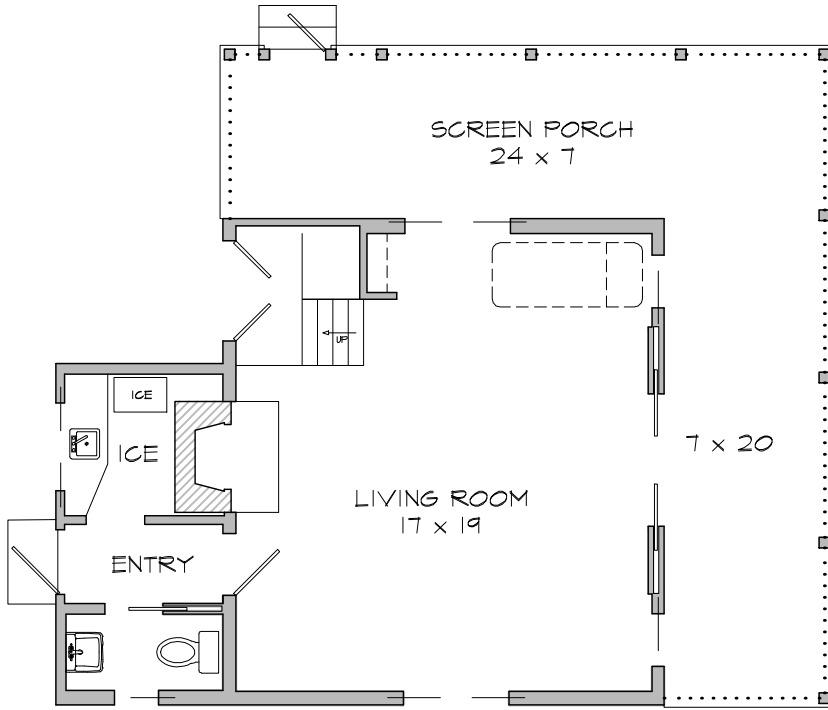

# SHINGLE BLESSEDNESS

Map # 18

LAKE  
10' away  
Direct view of lake

FIRST FLOOR PLAN Scale: 1/8" = 1'

## Cottage Particulars

- 5 Person minimum occupancy
- 3 Double Bedrooms
- 1 Cot
- 1 Tub
- 1 Shower
- 2 Toilets

SECOND FLOOR PLAN Scale: 1/8" = 1'