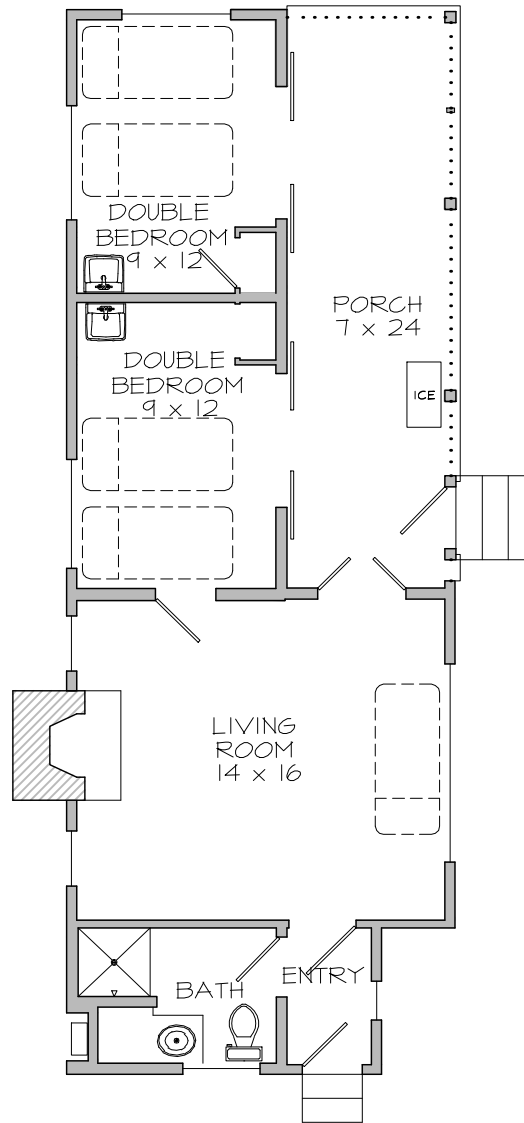

SHELTERING PINES

Map # 12

LAKE
110' away
Indirect view of lake

FLOOR PLAN

Scale: 1/8" = 1'

Cottage Particulars

- 4 Person minimum occupancy
- 2 Double bedrooms
- 1 Cot
- 1 Toilet
- 1 Shower