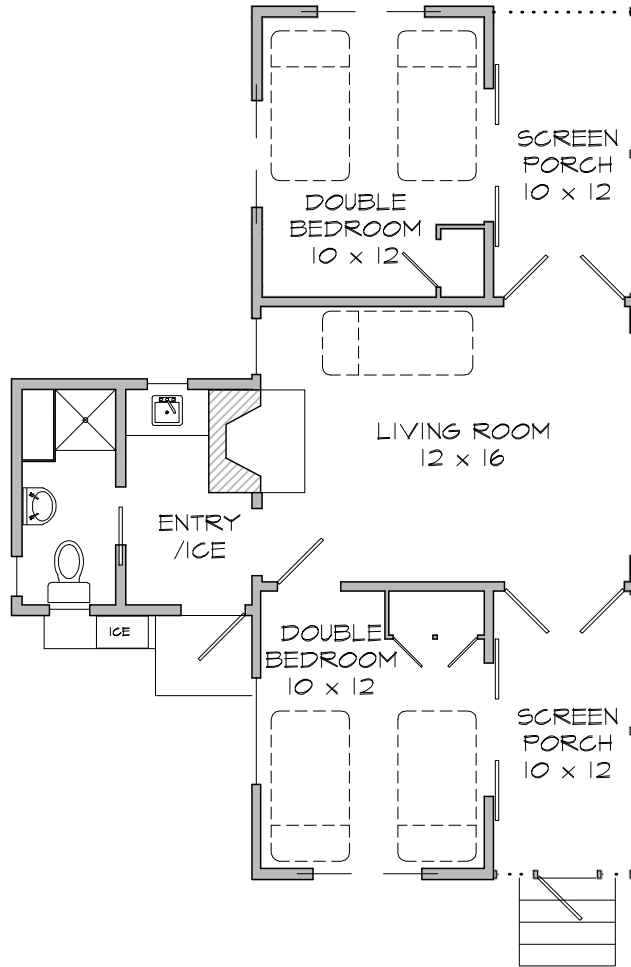

# SHADOW PINES

Map # 100

LAKE  
28' away  
Direct view of lake

FLOOR PLAN

Scale: 1/8" = 1'

## Cottage Particulars

- 4 Person minimum occupancy
- 2 Double Bedrooms
- 1 Cot
- 1 Shower
- 1 Toilet