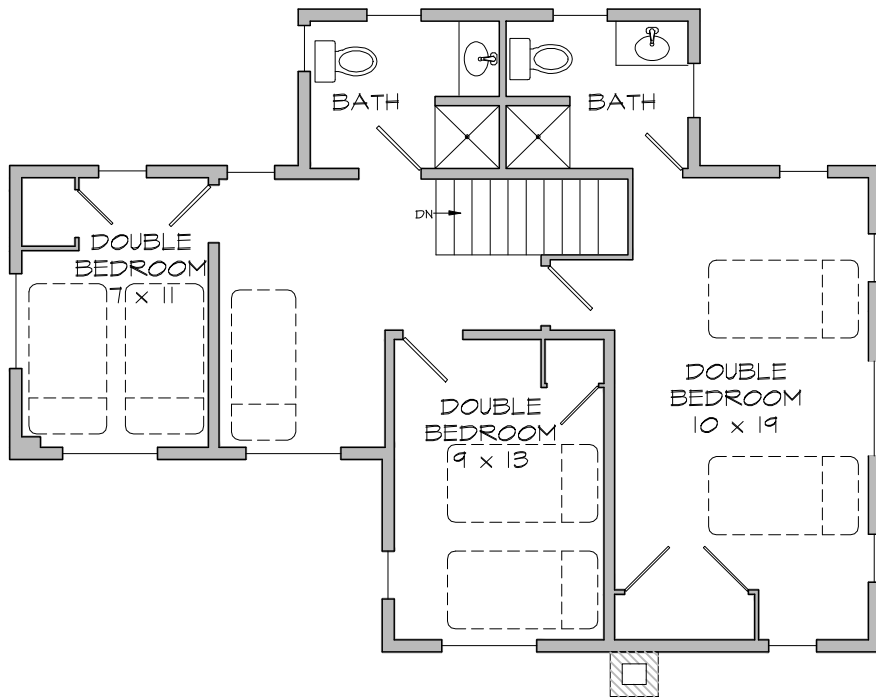

SATIS

Map # 8

Cottage Particulars

- 6 Person minimum occupancy
- 4 Double Bedrooms
- 3 Cots
- 2 Showers
- 1 Clawfoot Tub
- 3 Toilets