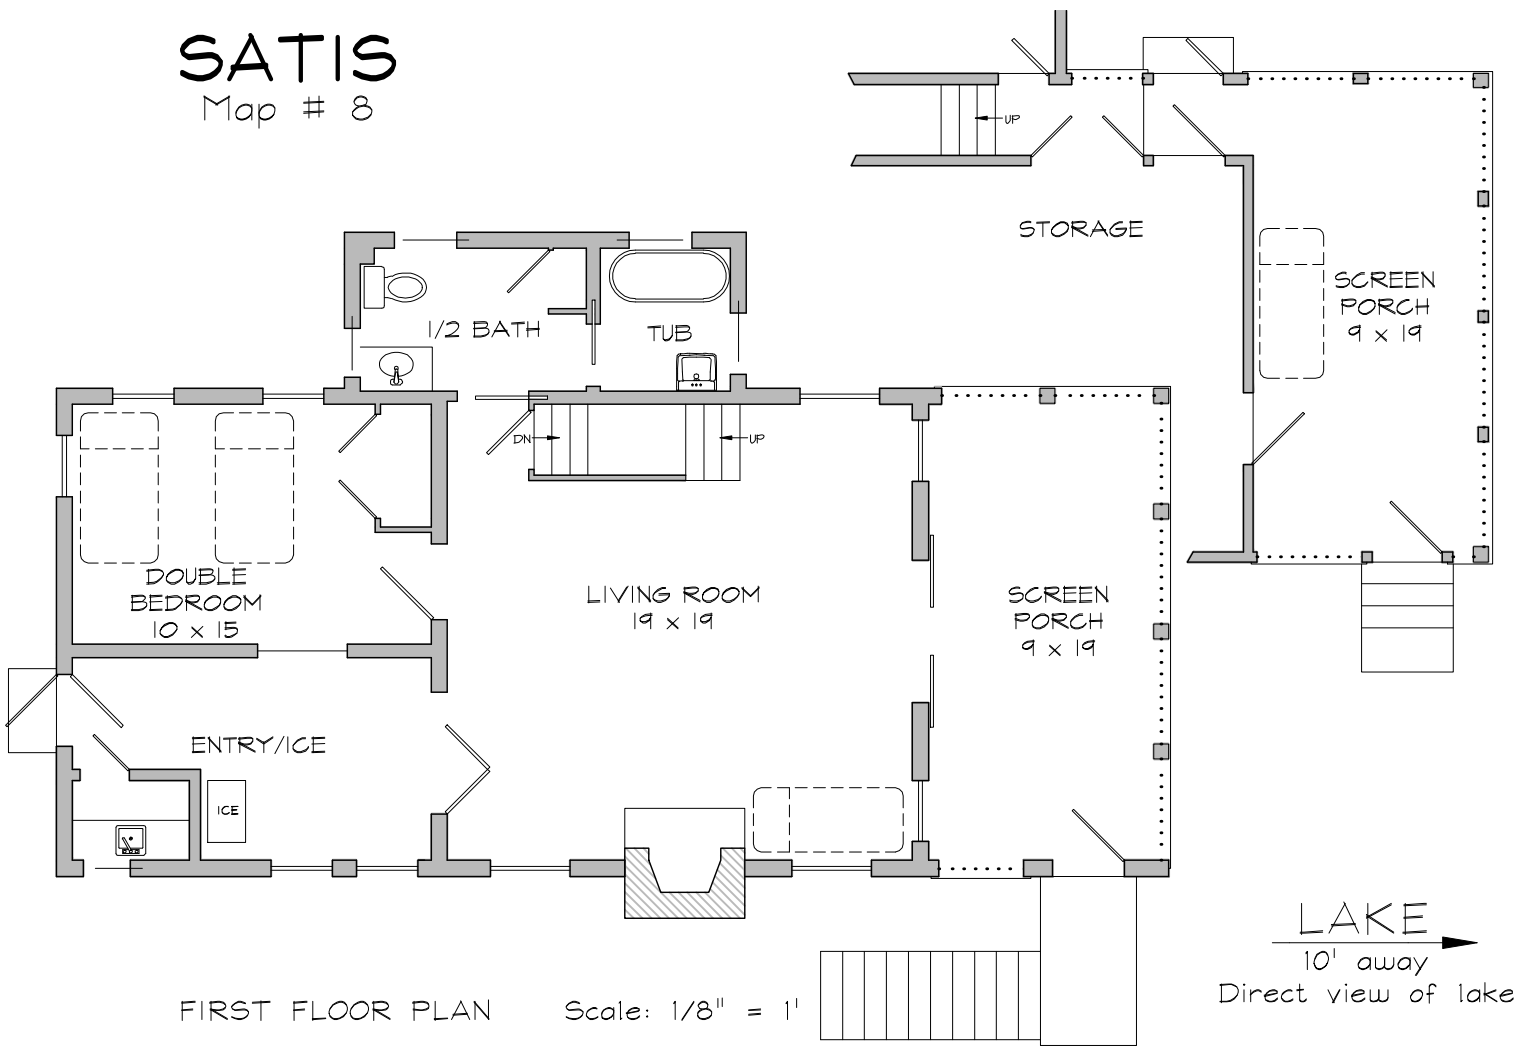

SATIS

Map # 8

Cottage Particulars

- 6 Person minimum occupancy
- 4 Double Bedrooms
- 3 Cots
- 2 Showers
- 1 Clawfoot Tub
- 3 Toilets