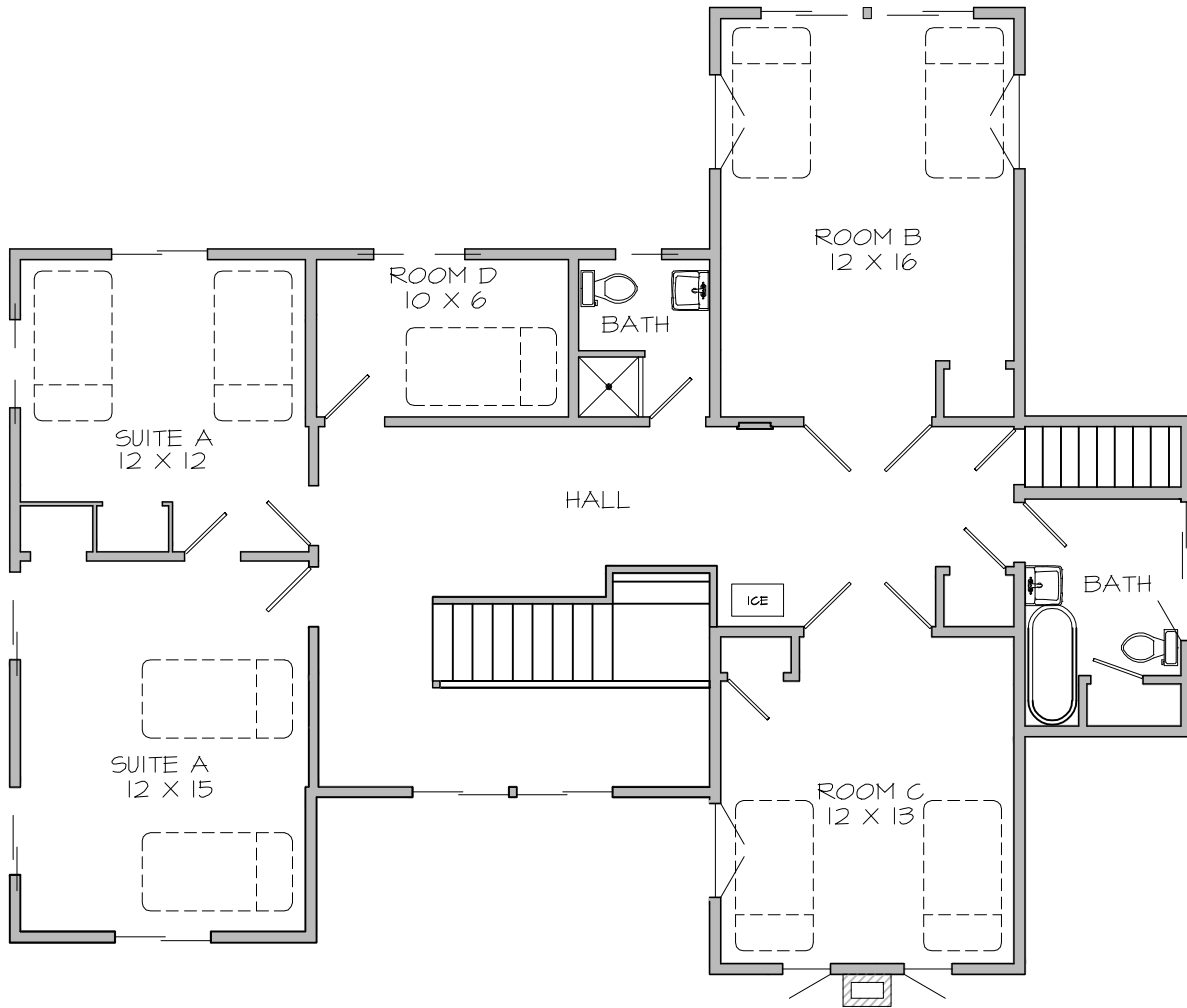

ROCK OFFICE

Map # 22

LAKE
150' away
Indirect view of lake

Lodging Particulars

SECOND FLOOR PLAN

Scale: 1/8" = 1'

- Suite A: 2 Double Bedrooms
- Room B: 1 Double Bedroom
- Room C: 1 Double Bedroom
- Room D: 1 Single Bedroom
- 1 Shower
- 1 Clawfoot Tub
- 2 Toilets