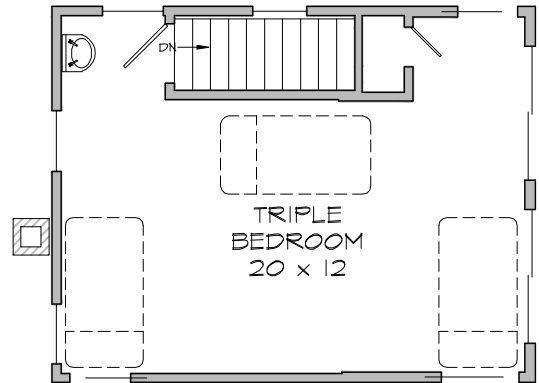

# PORTER'S LODGE

Map # 69

FIRST FLOOR PLAN  
Scale: 1/8" = 1'

BIGHT  
60' away  
Indirect view of lake

SECOND FLOOR PLAN  
Scale: 1/8" = 1'

## Cottage Particulars

- 5 Person minimum occupancy
- 2 Double Bedrooms
- 1 Triple Bedroom
- 1 Shower
- 2 Toilets