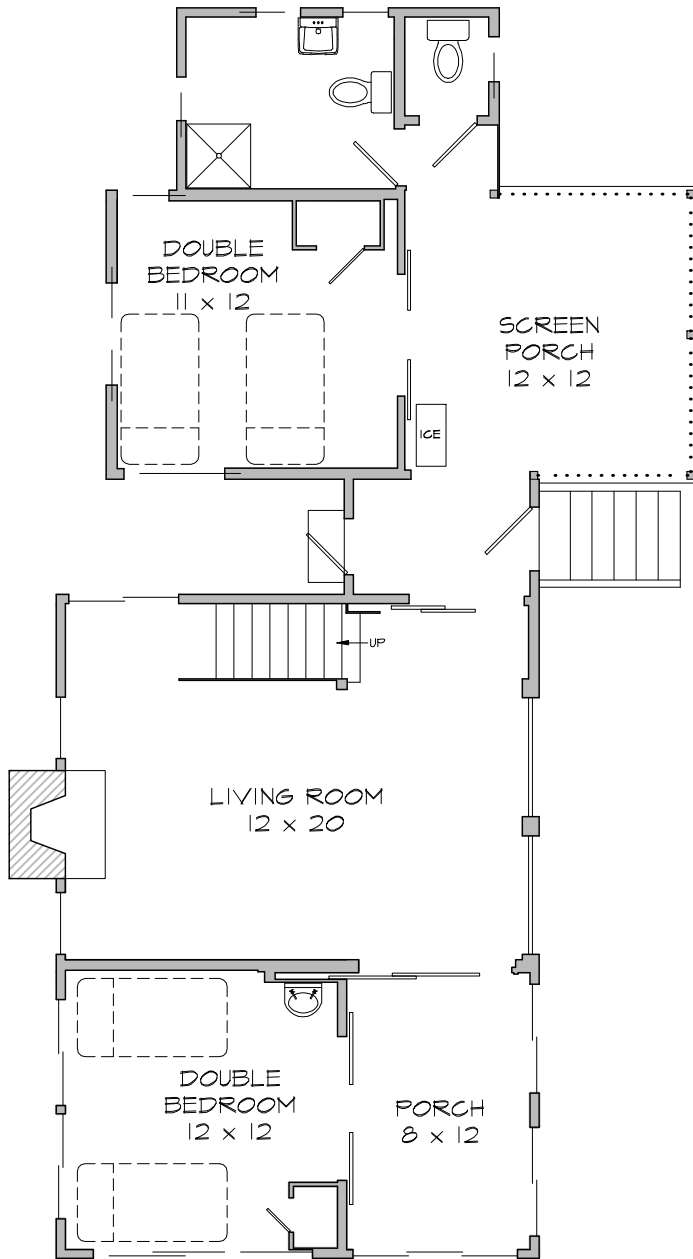

# PORTER'S LODGE

Map # 69

FIRST FLOOR PLAN  
Scale: 1/8" = 1'

BIGHT  
60' away  
Indirect view of lake

SECOND FLOOR PLAN  
Scale: 1/8" = 1'

## Cottage Particulars

- 5 Person minimum occupancy
- 2 Double Bedrooms
- 1 Triple Bedroom
- 1 Shower
- 2 Toilets