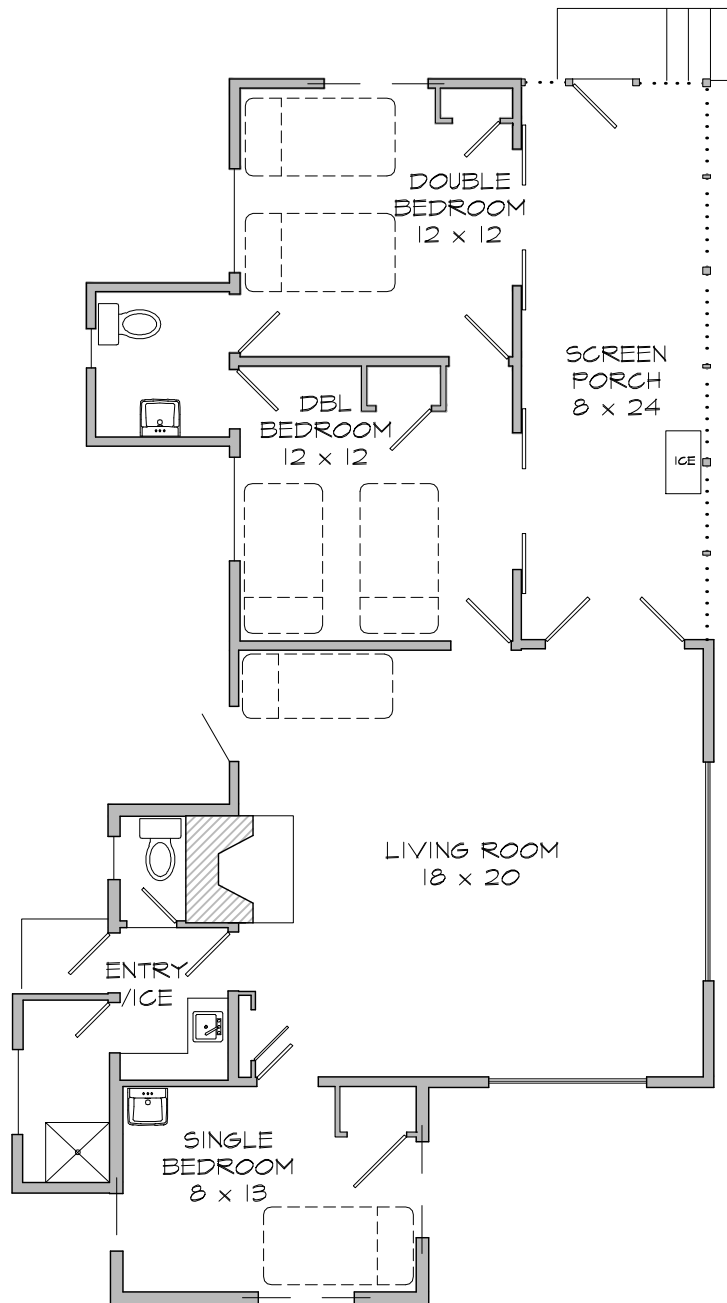

# POINT OF VIEW

Map # 80

LAKE  
18' away  
Direct view of lake

FLOOR PLAN

Scale: 1/8" = 1'

## Cottage Particulars

- 5 Person minimum occupancy
- 2 Double Bedrooms
- 1 Single Bedroom
- 1 Cot
- 1 Shower
- 2 Toilets