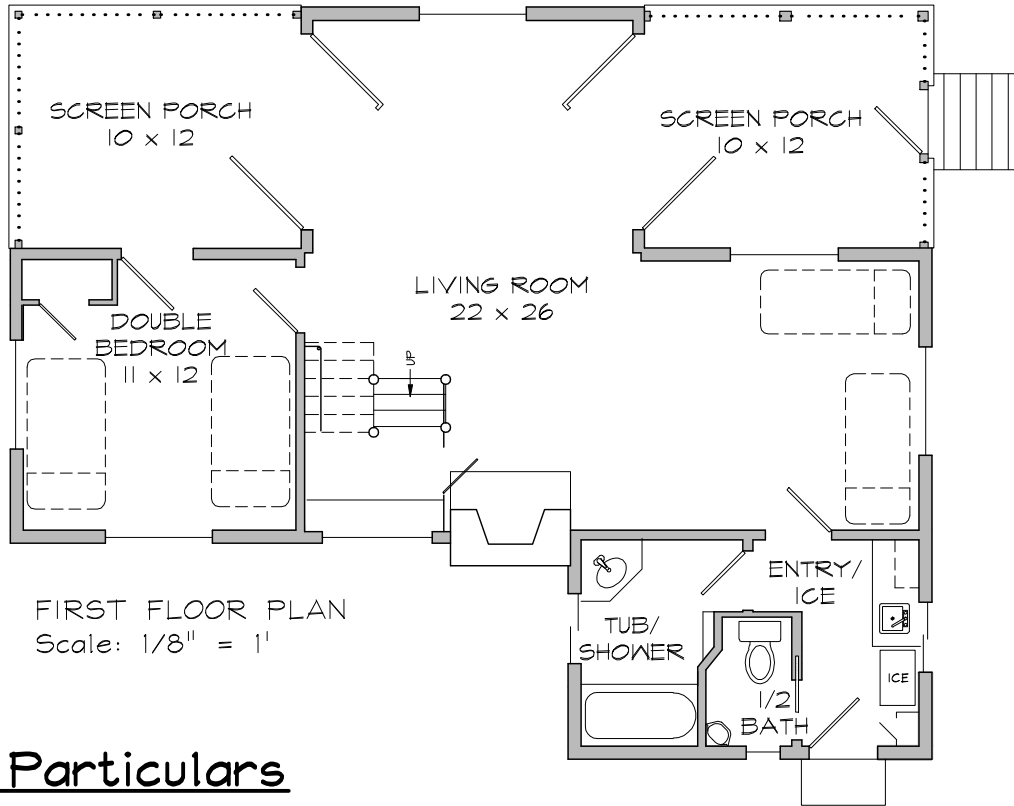

# POINT COMFORT

Map # 55

LAKE

35' away  
Direct view of lake

FIRST FLOOR PLAN  
Scale: 1/8" = 1'

## Cottage Particulars

- 6 Person minimum occupancy
- 4 Double Bedrooms
- 2 Cots
- 1 Tub/Shower
- 2 Toilets

SECOND FLOOR PLAN Scale: 1/8" = 1'