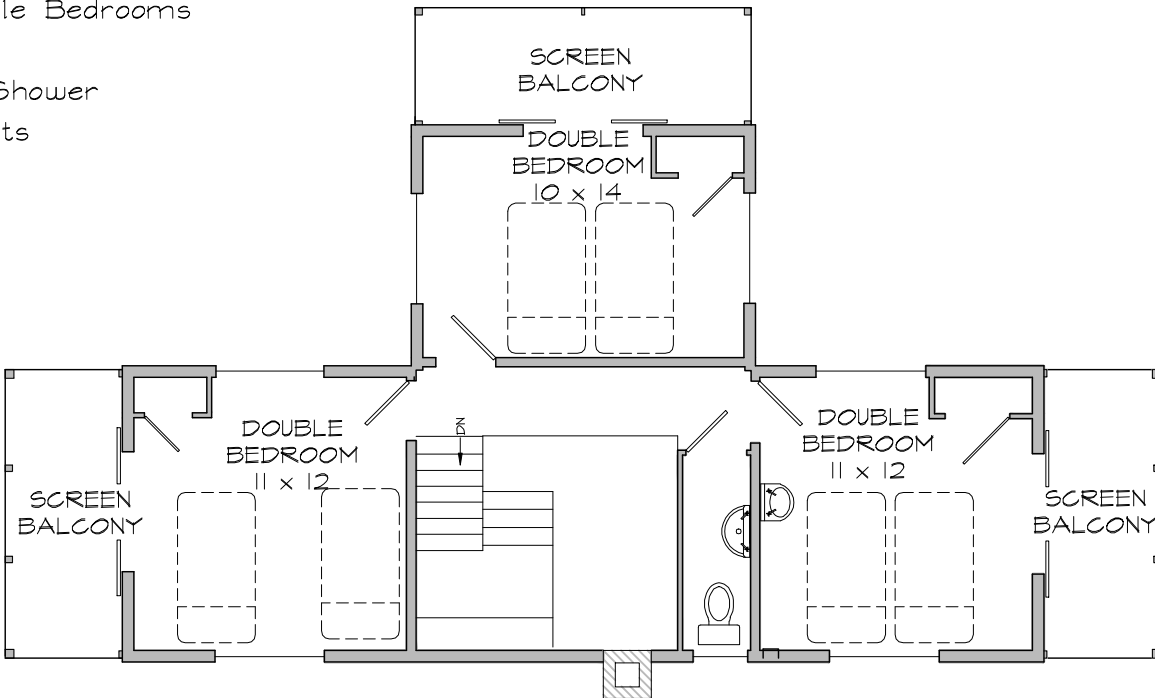

# POINT COMFORT

Map # 55

LAKE

35' away  
Direct view of lake

FIRST FLOOR PLAN  
Scale: 1/8" = 1'

## Cottage Particulars

- 6 Person minimum occupancy
- 4 Double Bedrooms
- 2 Cots
- 1 Tub/Shower
- 2 Toilets

SECOND FLOOR PLAN Scale: 1/8" = 1'