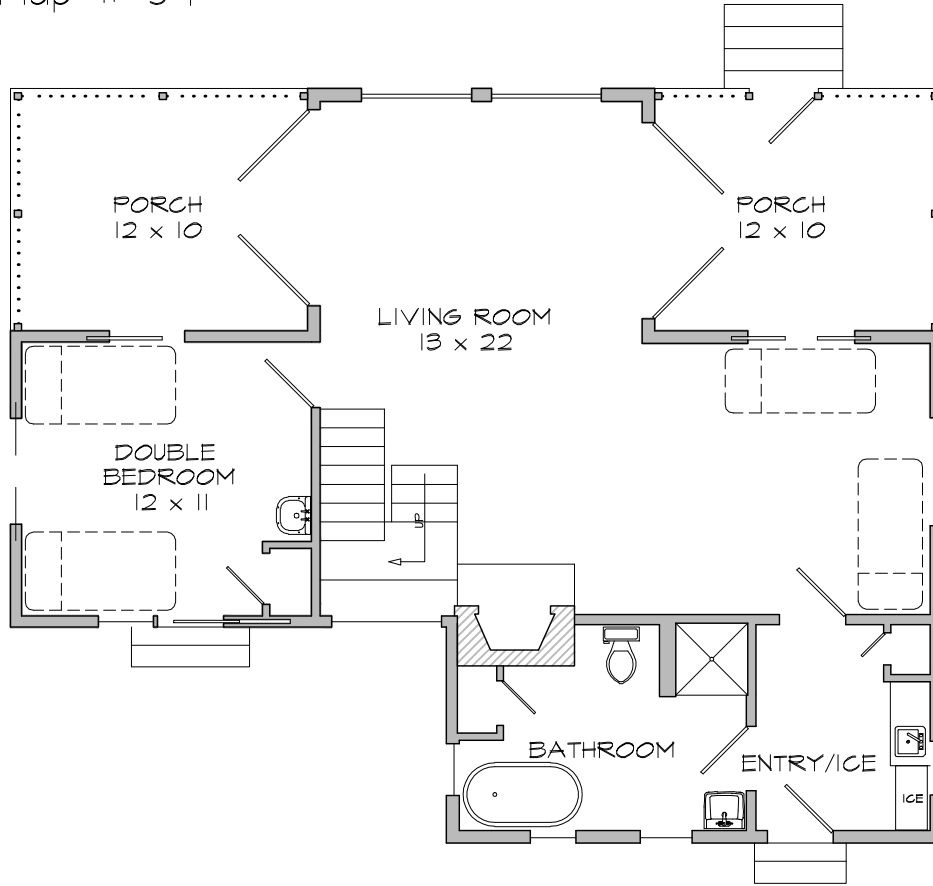

# PINE LEDGE

Map # 59

LAKE  
50' away  
Direct view of lake

FIRST FLOOR PLAN

Scale: 1/8" = 1'

## Cottage Particulars

- 6 Person minimum occupancy
- 4 Double Bedrooms
- 2 Cots
- 1 Clawfoot Tub
- 1 Shower
- 2 Toilets

SECOND FLOOR PLAN

Scale: 1/8" = 1'