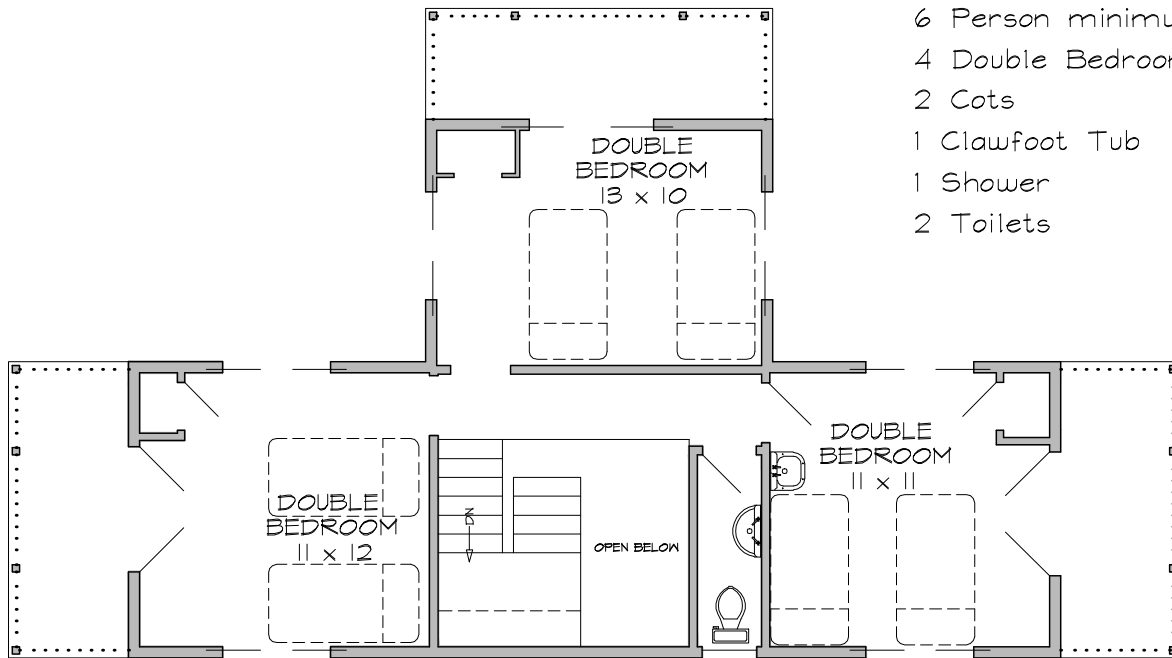

# PINE LEDGE

Map # 59

LAKE  
50' away  
Direct view of lake

FIRST FLOOR PLAN

Scale: 1/8" = 1'

## Cottage Particulars

- 6 Person minimum occupancy
- 4 Double Bedrooms
- 2 Cots
- 1 Clawfoot Tub
- 1 Shower
- 2 Toilets

SECOND FLOOR PLAN

Scale: 1/8" = 1'