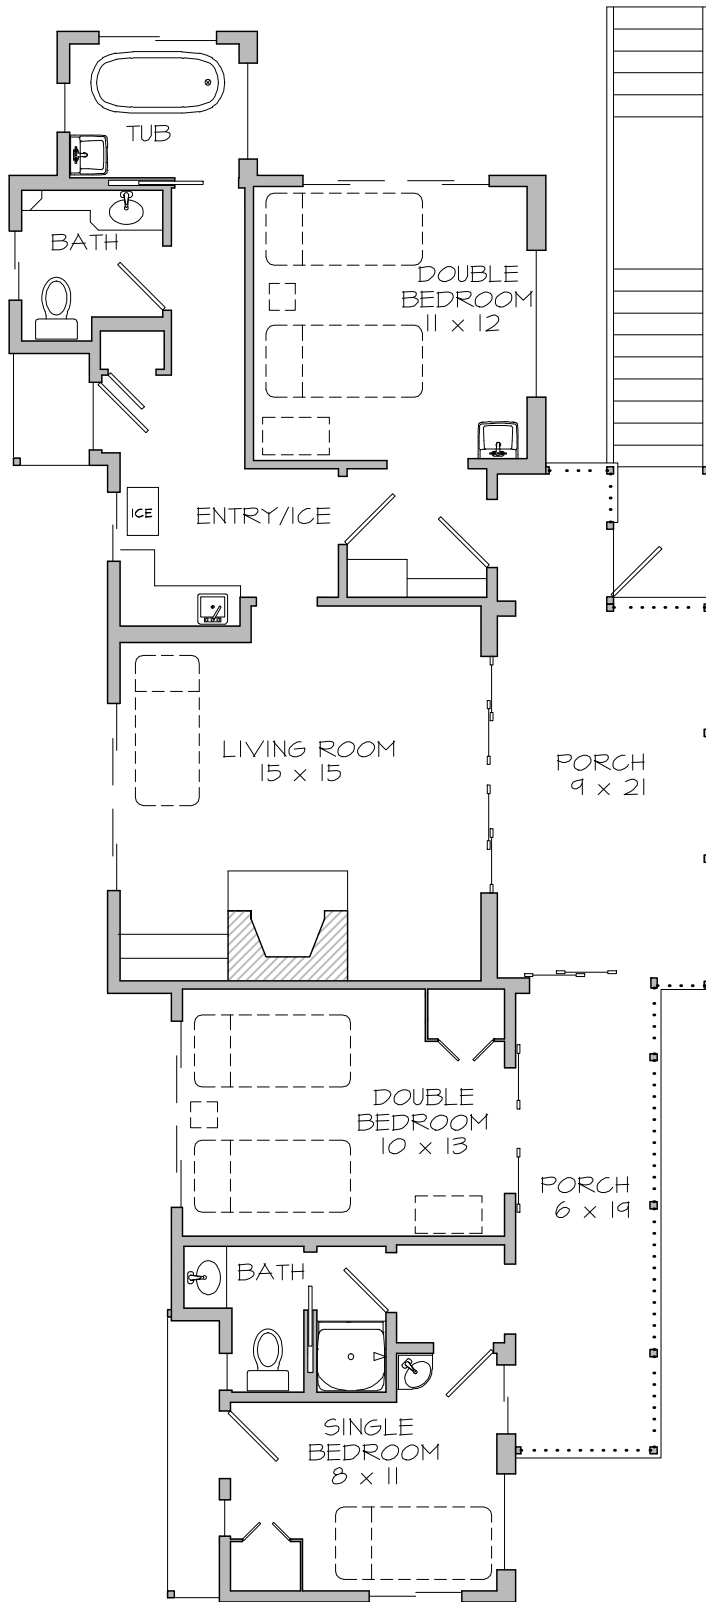

PETER PAN

Map # 52

LAKE
50' away
Indirect view of lake

Cottage Particulars

- 5 Person minimum occupancy
- 2 Double Bedrooms
- 1 Single Bedroom
- 1 Cot
- 1 Clawfoot Tub
- 1 Shower
- 2 Toilets

FLOOR PLAN Scale: 1/8" = 1'