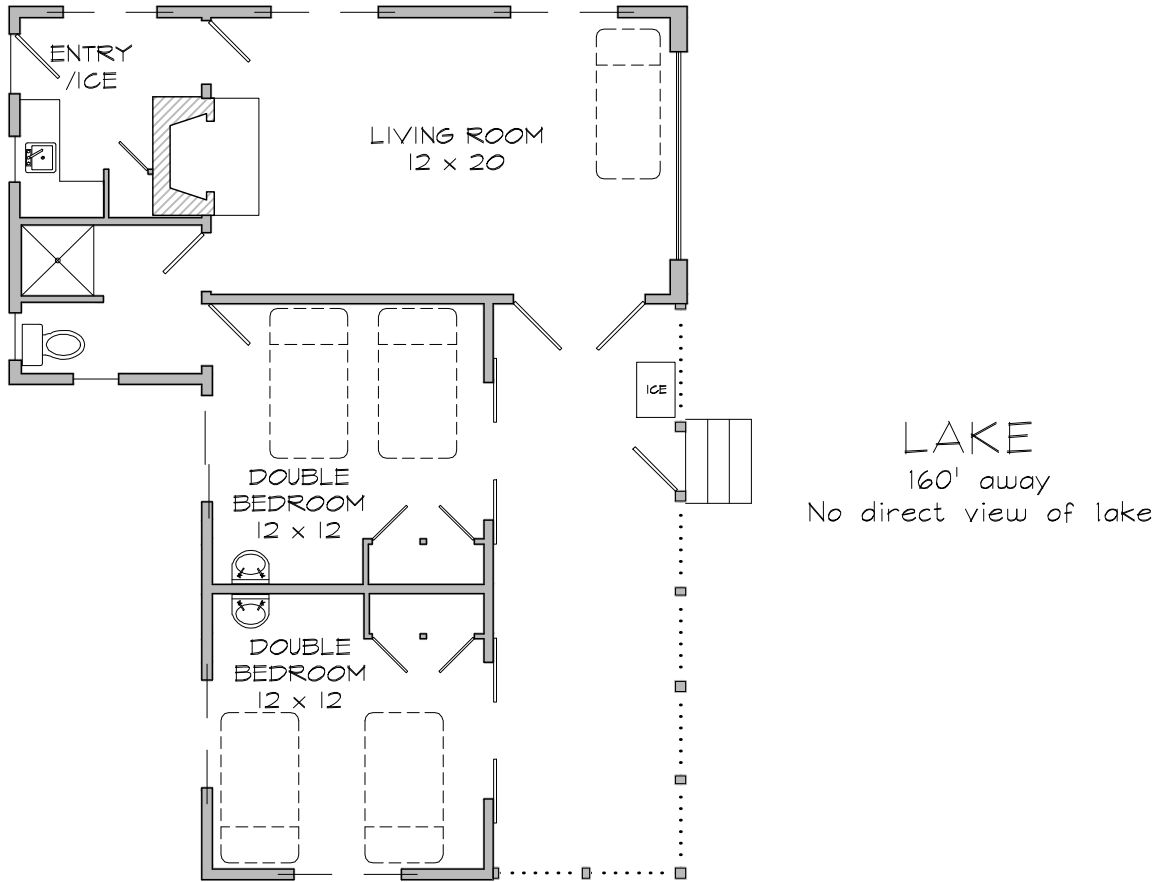

PARK

Map # 89

FLOOR PLAN

Scale: 1/8" = 1'

Cottage Particulars

- 4 Person minimum occupancy
- 2 Double Bedrooms
- 1 Cot
- 1 Shower
- 1 Toilet