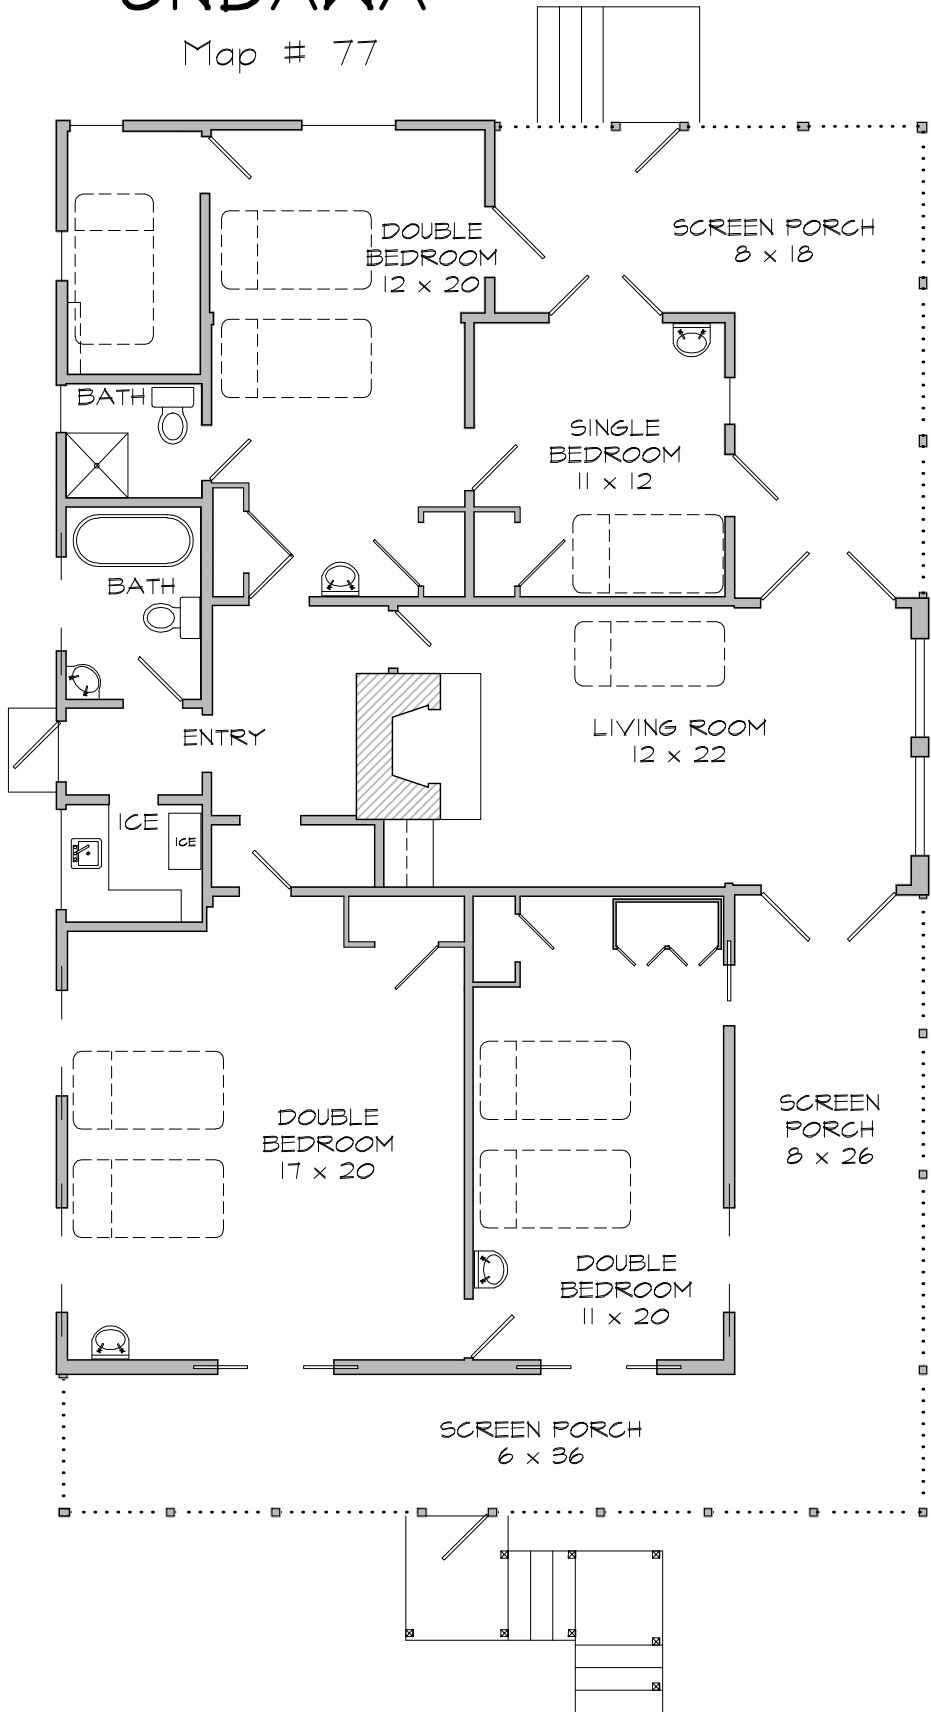

# ONDAWA

Map # 77

LAKE  
35' away  
Direct view of lake

FLOOR PLAN

Scale: 1/8" = 1'

## Cottage Particulars

- 6 Person minimum occupancy
- 3 Double Bedrooms
- 2 Single Bedrooms
- 1 Cot
- 1 Shower
- 1 Clawfoot Tub/Shower
- 2 Toilets