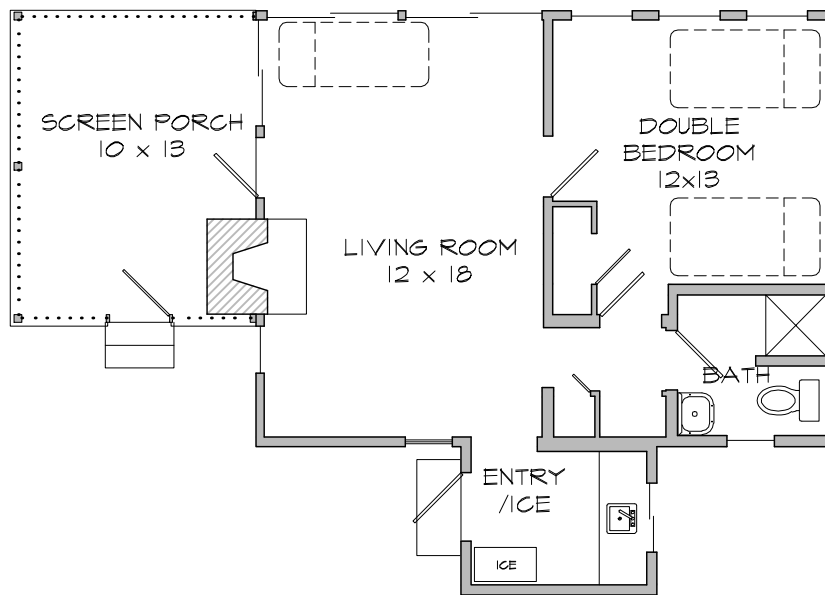

OAKRIDGE

Map # 104

LAKE
30' away
Direct view of lake

FLOOR PLAN

Scale: 1/8" = 1'

Cottage Particulars

- 2 Person minimum occupancy
- 1 Double Bedroom
- 1 Cot
- 1 Shower
- 1 Toilet