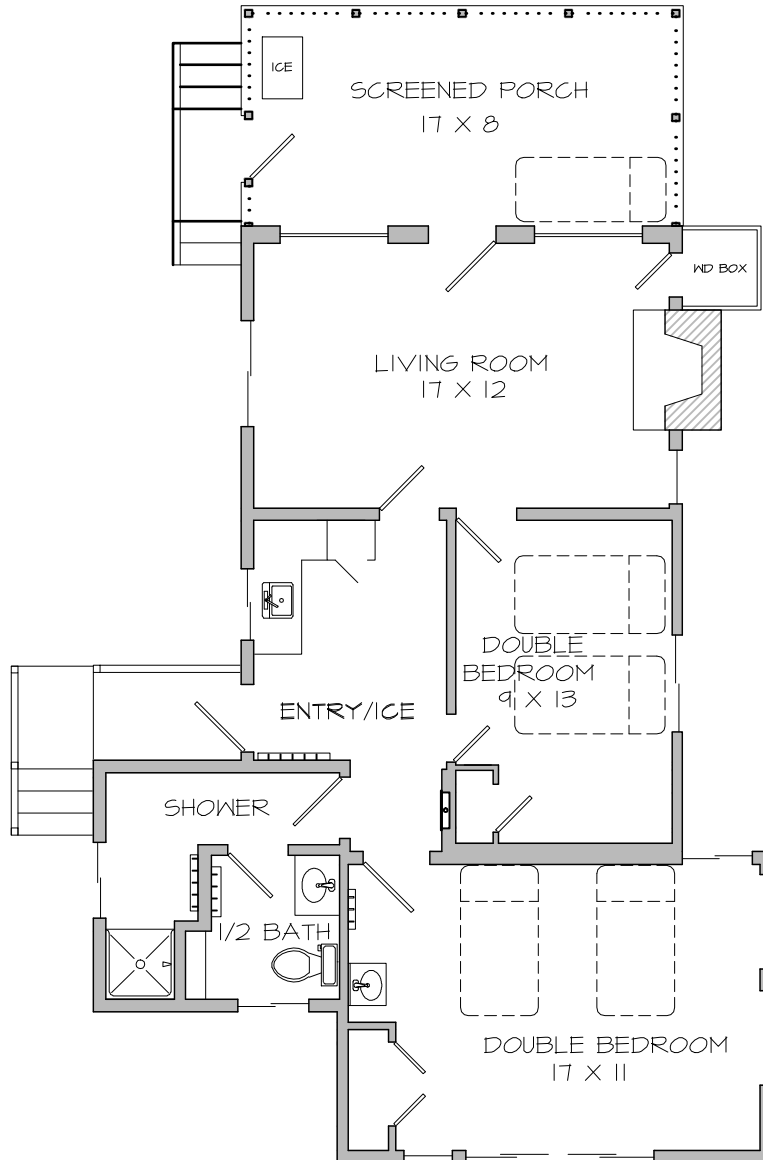

NUTHATCH

Map # 14

LAKE
80' away
Indirect view of lake

Cottage Particulars

- 3 Person minimum occupancy
- 2 Double Bedrooms
- 1 Cot
- 1 Shower
- 1 Toilet

FLOOR PLAN

Scale: 1/8" = 1'