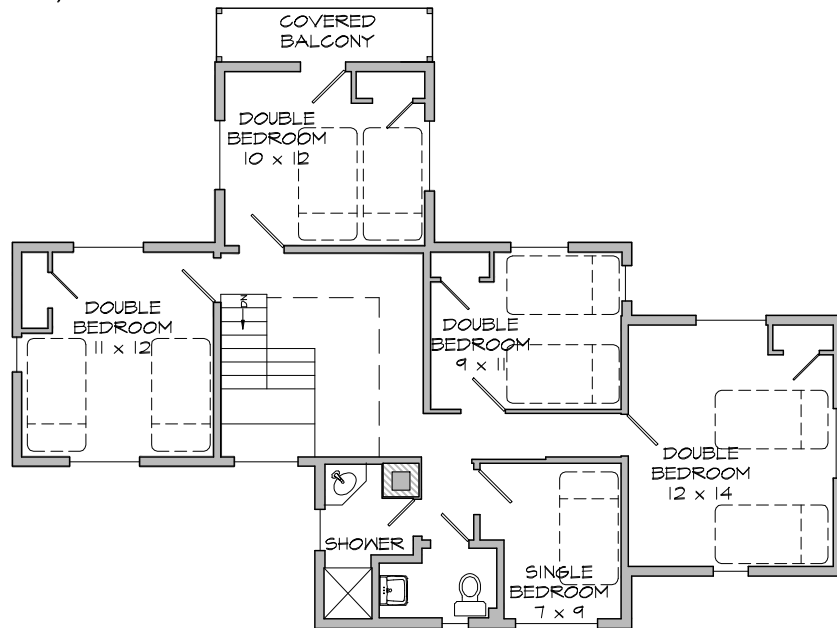

NIRVANA

Map # 19

LAKE

10' away
Direct view of lake

FIRST FLOOR PLAN Scale: 3/32" = 1'

Cottage Particulars

- 8 Person minimum occupancy
- 5 Double Bedrooms
- 3 Single Bedrooms
- 2 Cots
- 1 Shower
- 1 Tub/Shower
- 4 Toilets

SECOND FLOOR PLAN Scale: 3/32" = 1'