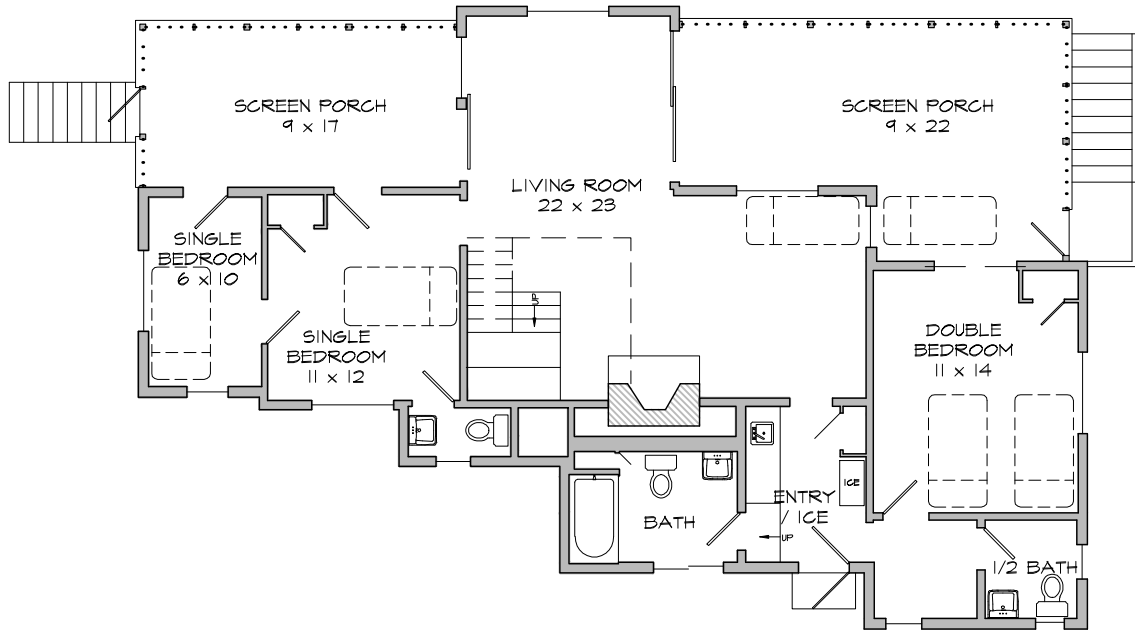

NIRVANA

Map # 19

LAKE

10' away
Direct view of lake

FIRST FLOOR PLAN Scale: 3/32" = 1'

Cottage Particulars

- 8 Person minimum occupancy
- 5 Double Bedrooms
- 3 Single Bedrooms
- 2 Cots
- 1 Shower
- 1 Tub/Shower
- 4 Toilets

SECOND FLOOR PLAN Scale: 3/32" = 1'