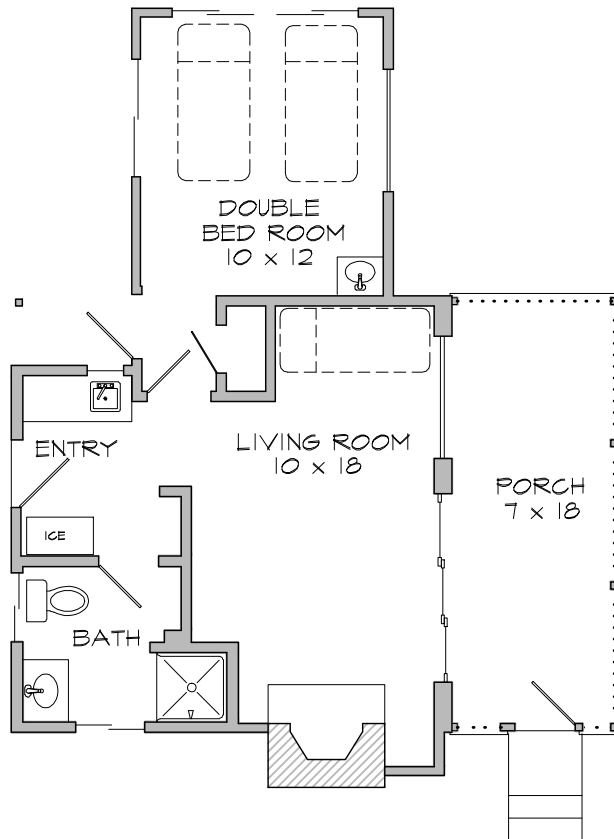

MORNINGSIDE

Map # 95

LAKE
35' away
Direct view of lake

FLOOR PLAN Scale: 1/8" = 1'

Cottage Particulars

- 2 Person minimum occupancy
- 1 Double Bedroom
- 1 Cot
- 1 Shower
- 1 Toilet