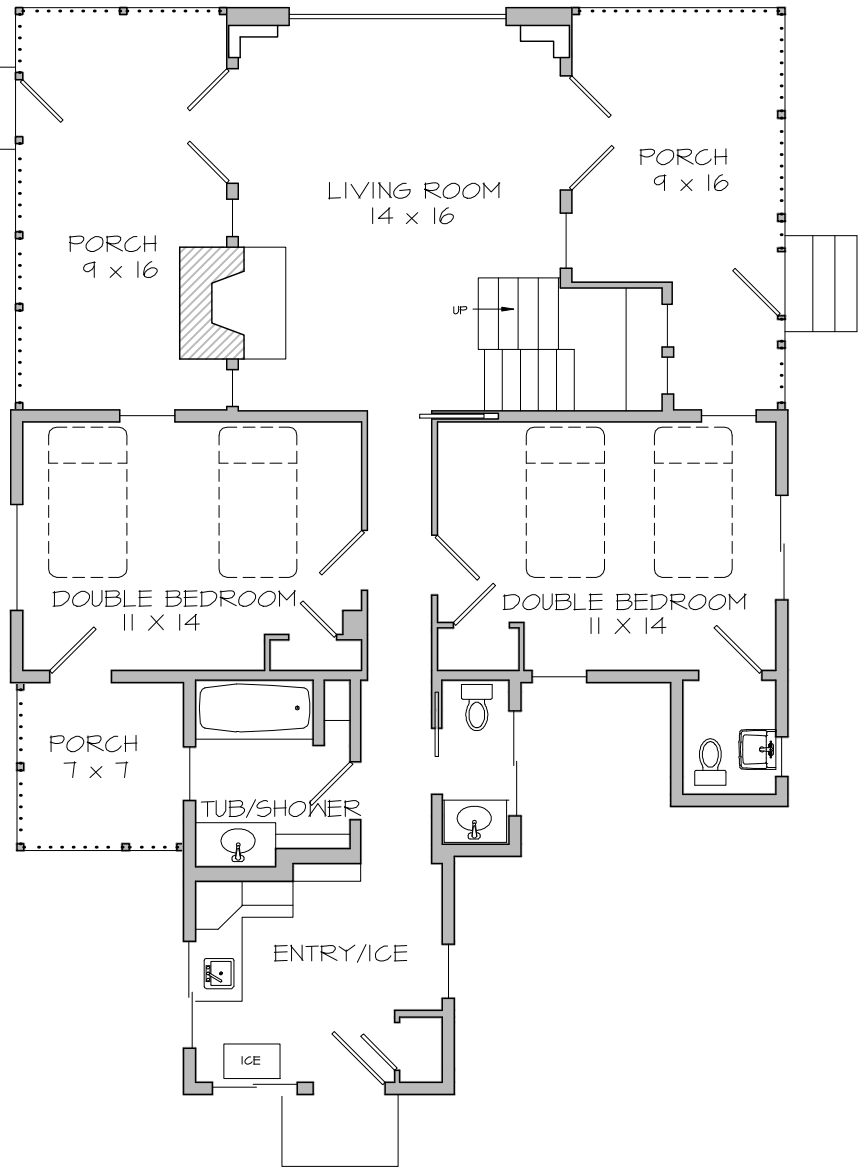

MONTVERT

Map # 11

LAKE
250' away
Limited view of lake

FIRST FLOOR PLAN Scale: 1/8" = 1'

SECOND FLOOR PLAN Scale: 1/8" = 1'

Cottage Particulars

- 5 Person minimum occupancy
- 4 Double Bedrooms
- 1 Tub/Shower
- 3 Toilets