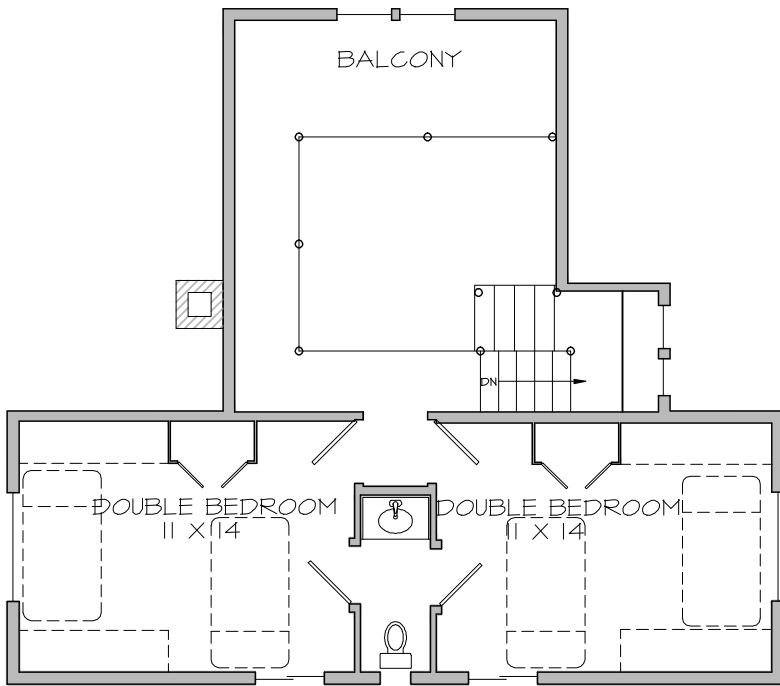

MONTVERT

Map # 11

LAKE
250' away
Limited view of lake

FIRST FLOOR PLAN Scale: 1/8" = 1'

SECOND FLOOR PLAN Scale: 1/8" = 1'

Cottage Particulars

- 5 Person minimum occupancy
- 4 Double Bedrooms
- 1 Tub/Shower
- 3 Toilets