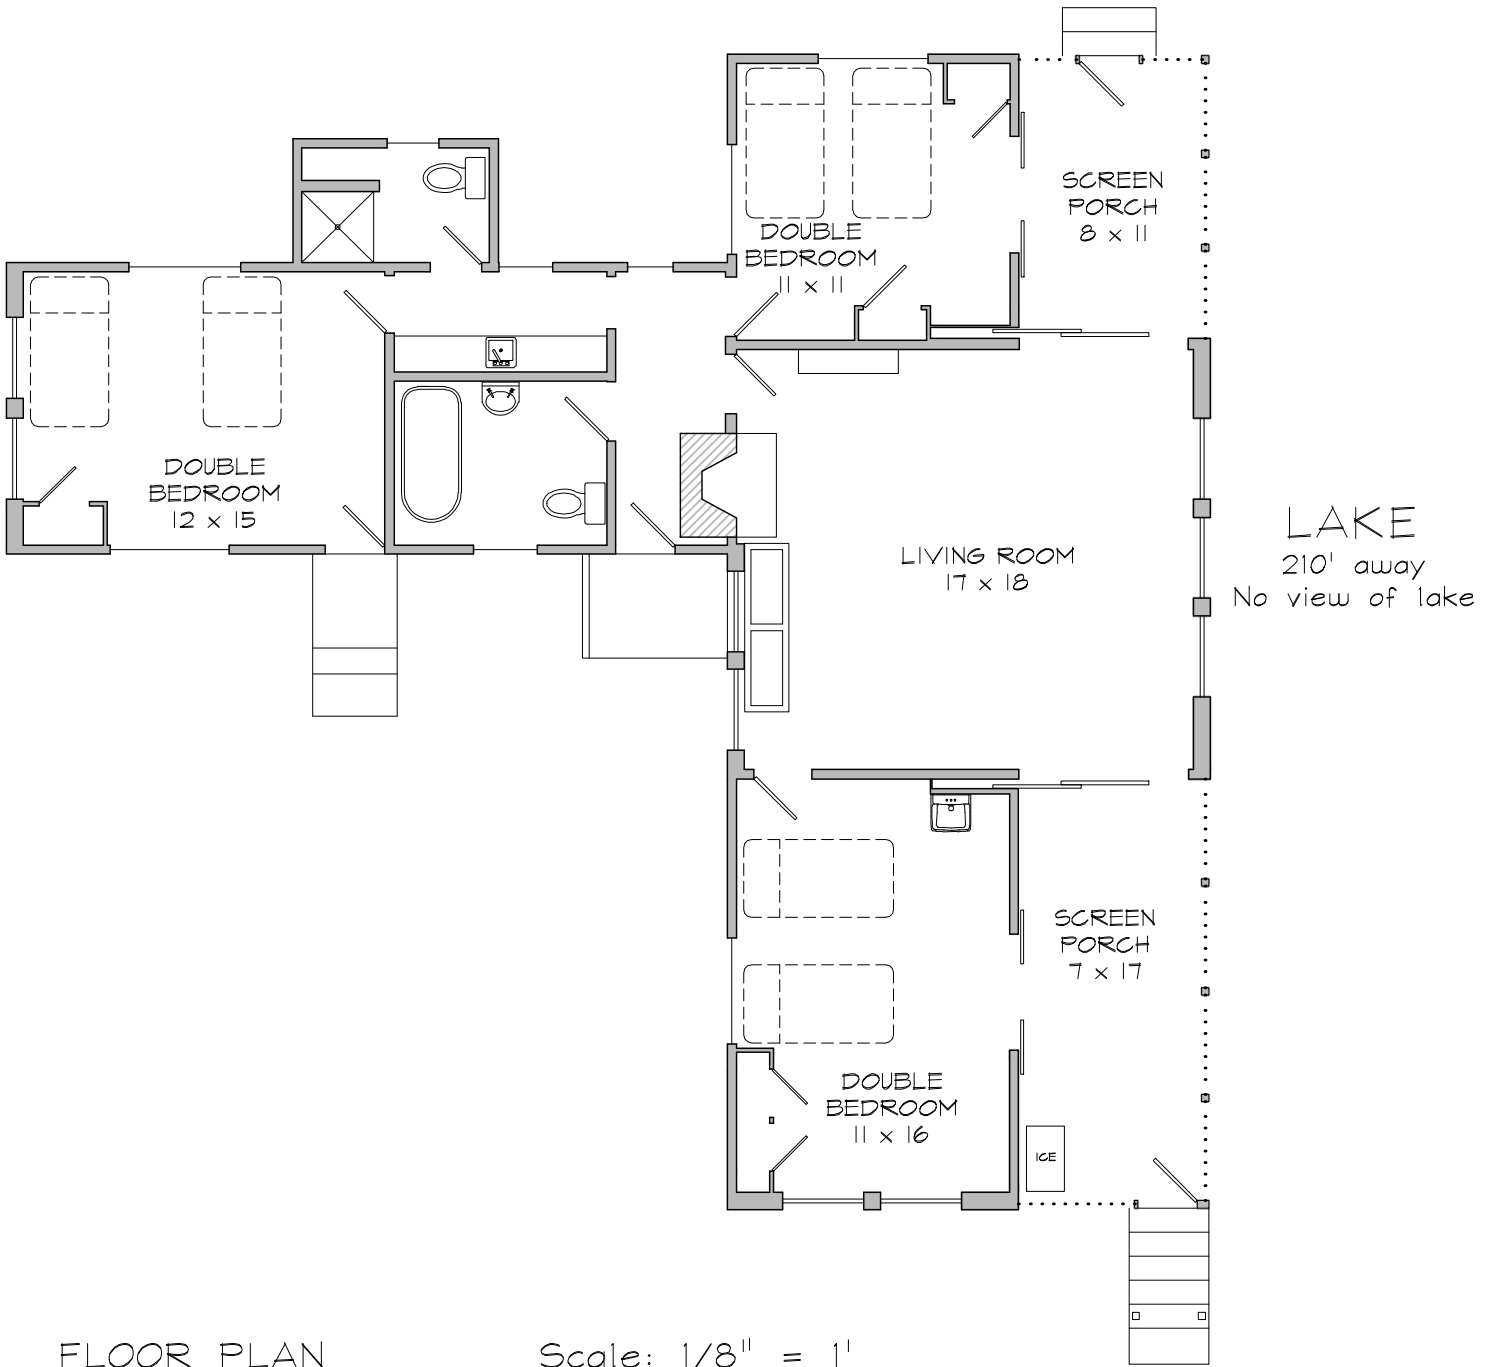

# MAURER

Map # 92

FLOOR PLAN

Scale: 1/8" = 1'

## Cottage Particulars

- 5 Person minimum occupancy
- 3 Double Bedrooms
- 1 Shower
- 1 Clawfoot Tub
- 2 Toilets