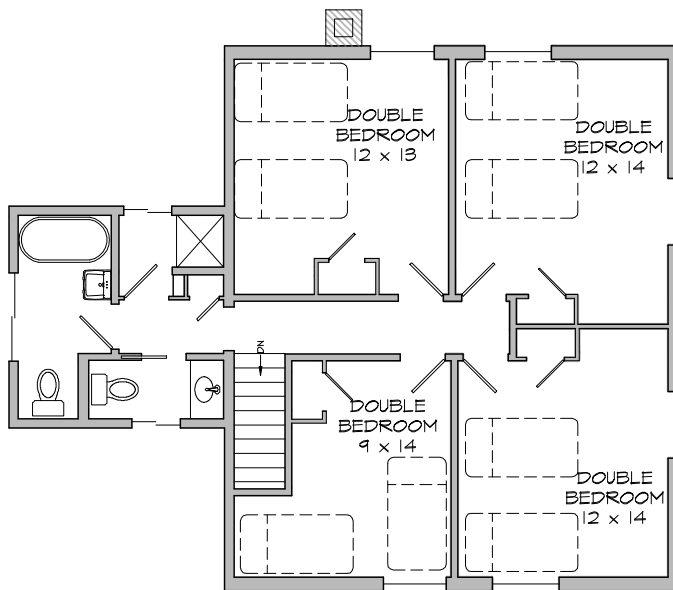

MAPLE SHADE

Map # 3

LAKE
75' away
Direct view of lake

FIRST FLOOR PLAN

Scale: 3/32" = 1'

SECOND FLOOR PLAN

Scale: 3/32" = 1'

Cottage Particulars

- 6 Person minimum occupancy
- 4 Double Bedrooms
- 3 Cots
- 1 Clawfoot Tub
- 2 Shower
- 3 Toilets