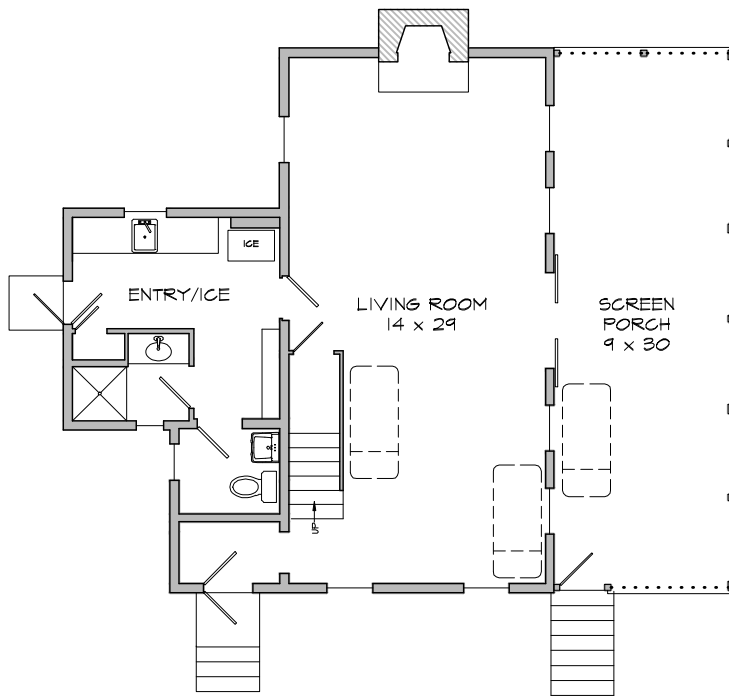

MAPLE SHADE

Map # 3

LAKE
75' away
Direct view of lake

FIRST FLOOR PLAN

Scale: 3/32" = 1'

SECOND FLOOR PLAN

Scale: 3/32" = 1'

Cottage Particulars

- 6 Person minimum occupancy
- 4 Double Bedrooms
- 3 Cots
- 1 Clawfoot Tub
- 2 Shower
- 3 Toilets