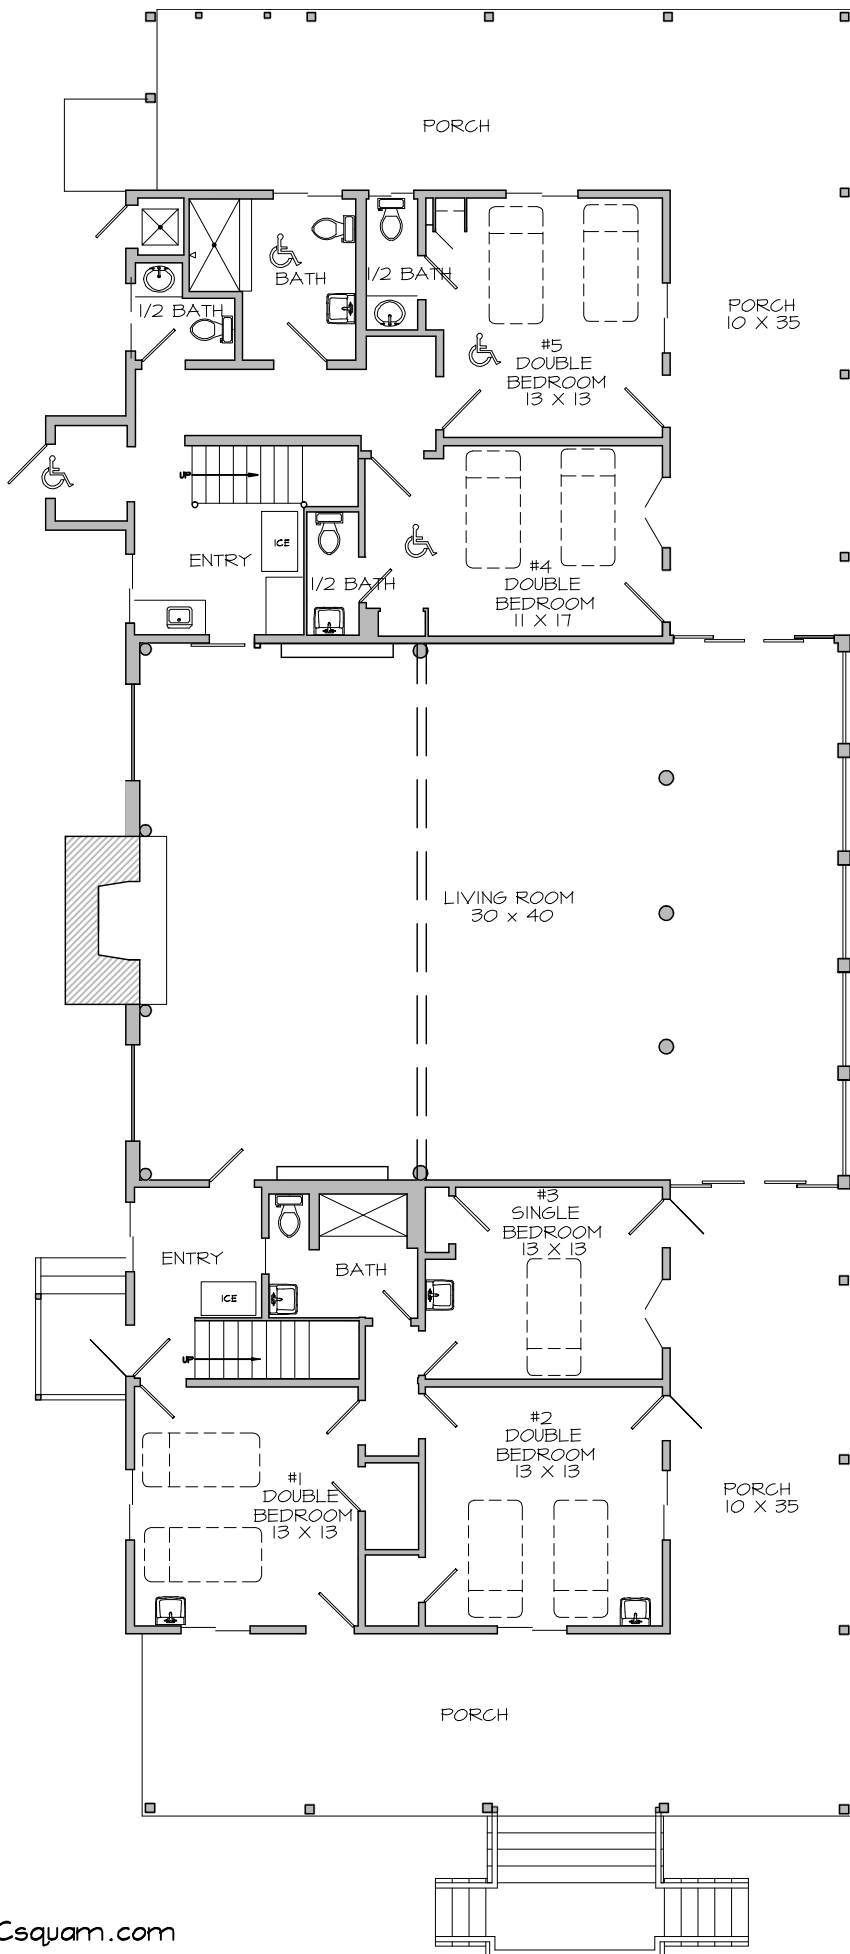

LONGHOUSE

Map # 78

LAKE
30' away
Direct view of lake

1st Floor Particulars

- 4 Double Bedrooms
- 1 Single Bedroom
- 1 ADA Bathroom
- 1 Clawfoot Tub
- 4 1/2 Bathrooms
- 5 Toilets

FIRST FLOOR PLAN
Scale: 3/32" = 1'