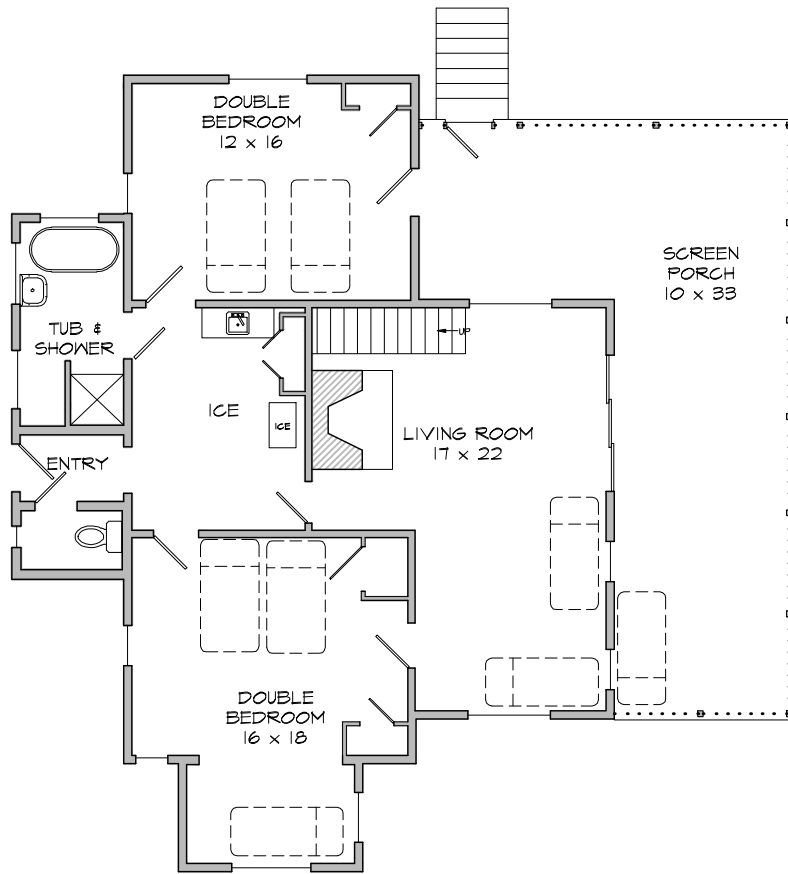

KILKARE

Map # 20

LAKE
24' away
Direct view of lake

FIRST FLOOR PLAN

Scale: $3/32'' = 1'$

Cottage Particulars

- 6 Person minimum occupancy
- 4 Double Bedrooms
- 3 Cots
- 1 Clawfoot Tub
- 1 Shower
- 3 Toilets

SECOND FLOOR PLAN

Scale: $3/32'' = 1'$