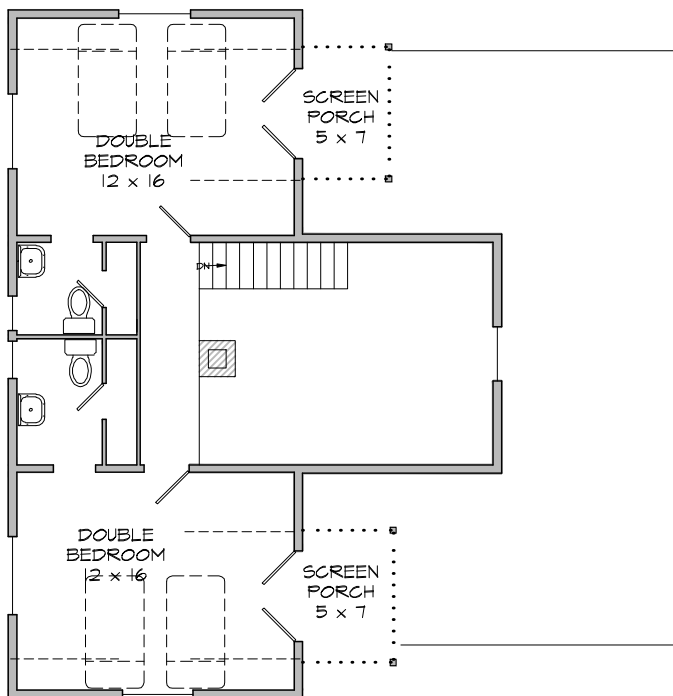

KILKARE

Map # 20

LAKE
24' away
Direct view of lake

FIRST FLOOR PLAN

Scale: $3/32'' = 1'$

Cottage Particulars

- 6 Person minimum occupancy
- 4 Double Bedrooms
- 3 Cots
- 1 Clawfoot Tub
- 1 Shower
- 3 Toilets

SECOND FLOOR PLAN

Scale: $3/32'' = 1'$