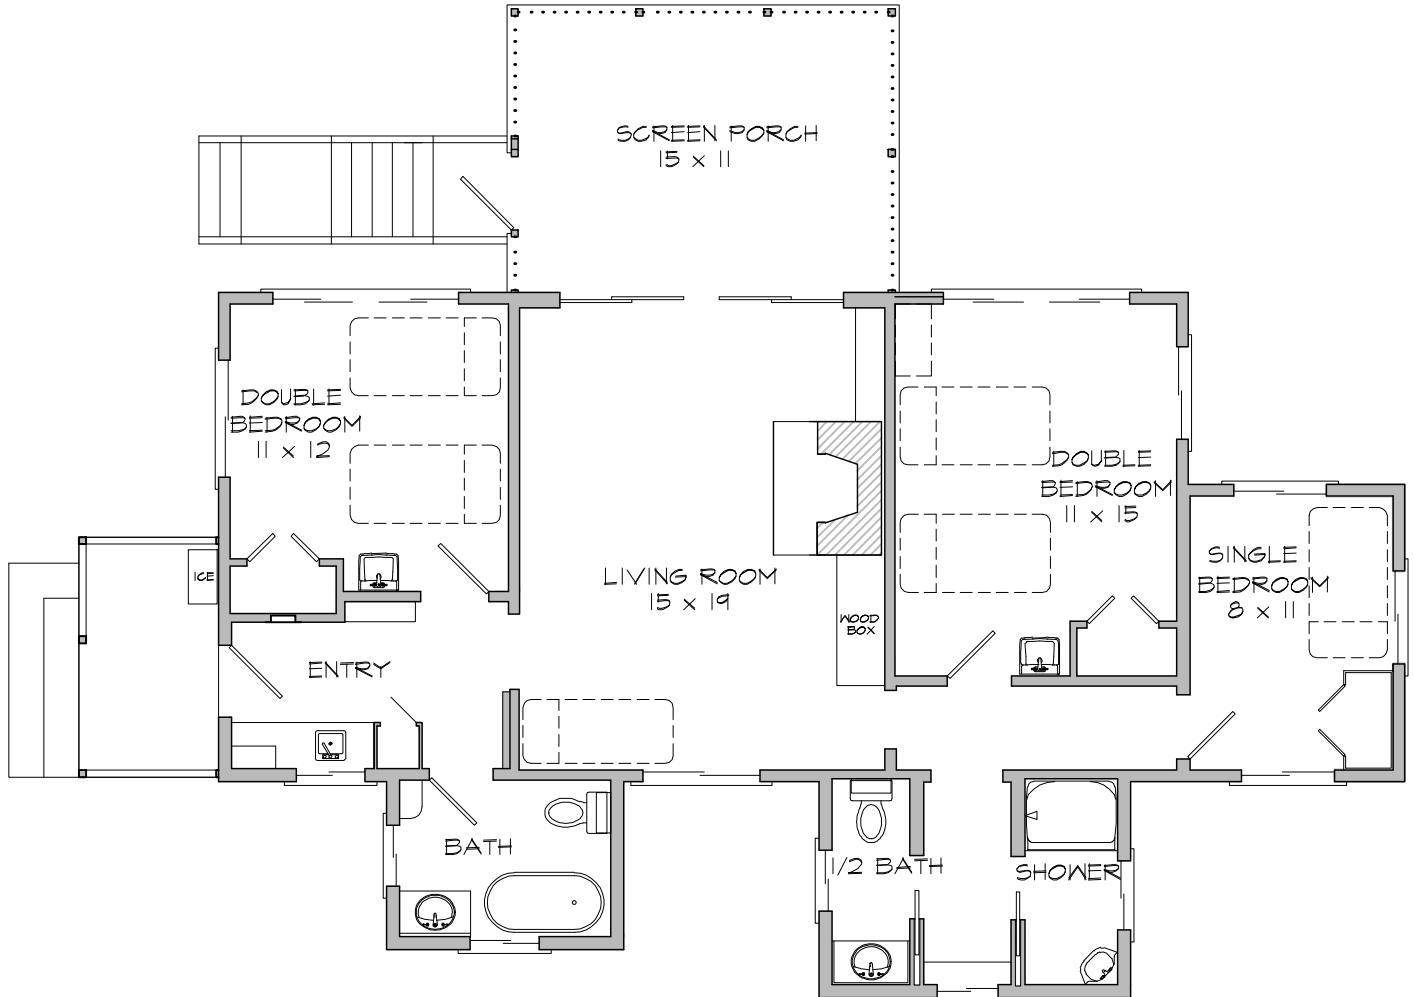

HOUSE OF TUDOR

Map # 49

LAKE
65' away
Direct view of lake

FLOOR PLAN

Scale: 1/8" = 1'

Cottage Particulars

- 5 Person minimum occupancy
- 2 Double Bedrooms
- 1 Single Bedroom
- 1 Cot
- 1 Shower
- 1 Tub
- 2 Toilets