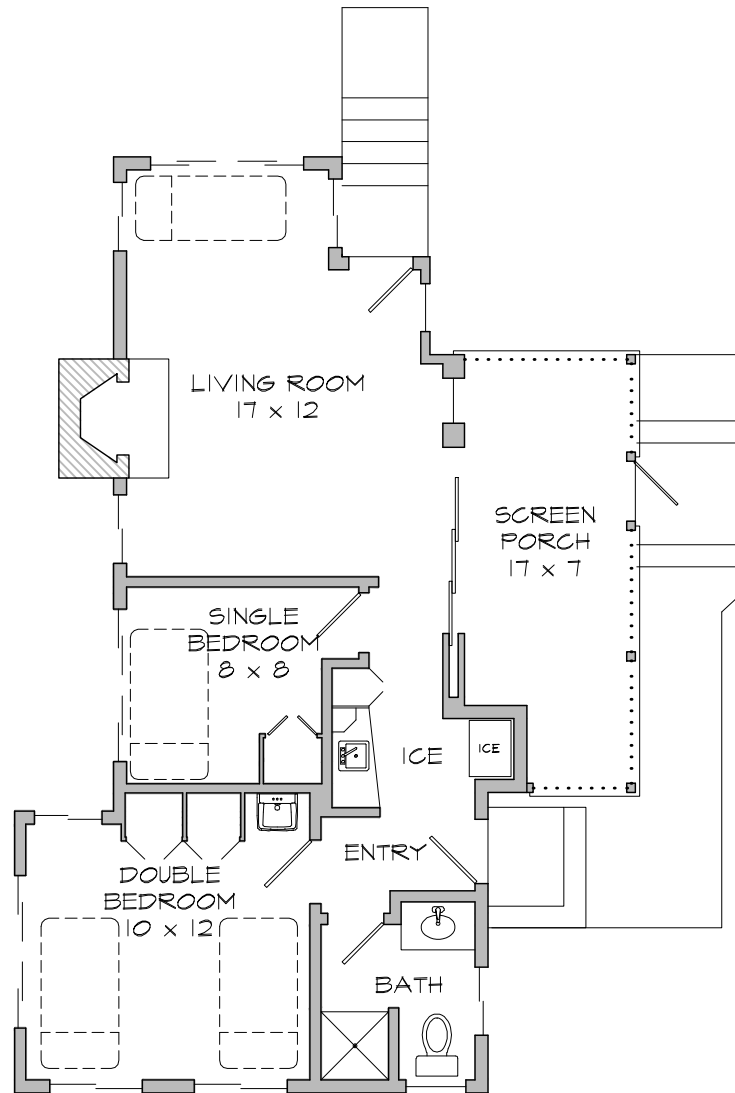

# HONEYMOON

Map # 16

LAKE

45' away

Direct view of lake

FLOOR PLAN

Scale: 1/8" = 1'

## Cottage Particulars

- 3 Person minimum occupancy
- 1 Double Bedroom
- 1 Single Bedroom
- 1 Cot
- 1 Shower
- 1 Toilet