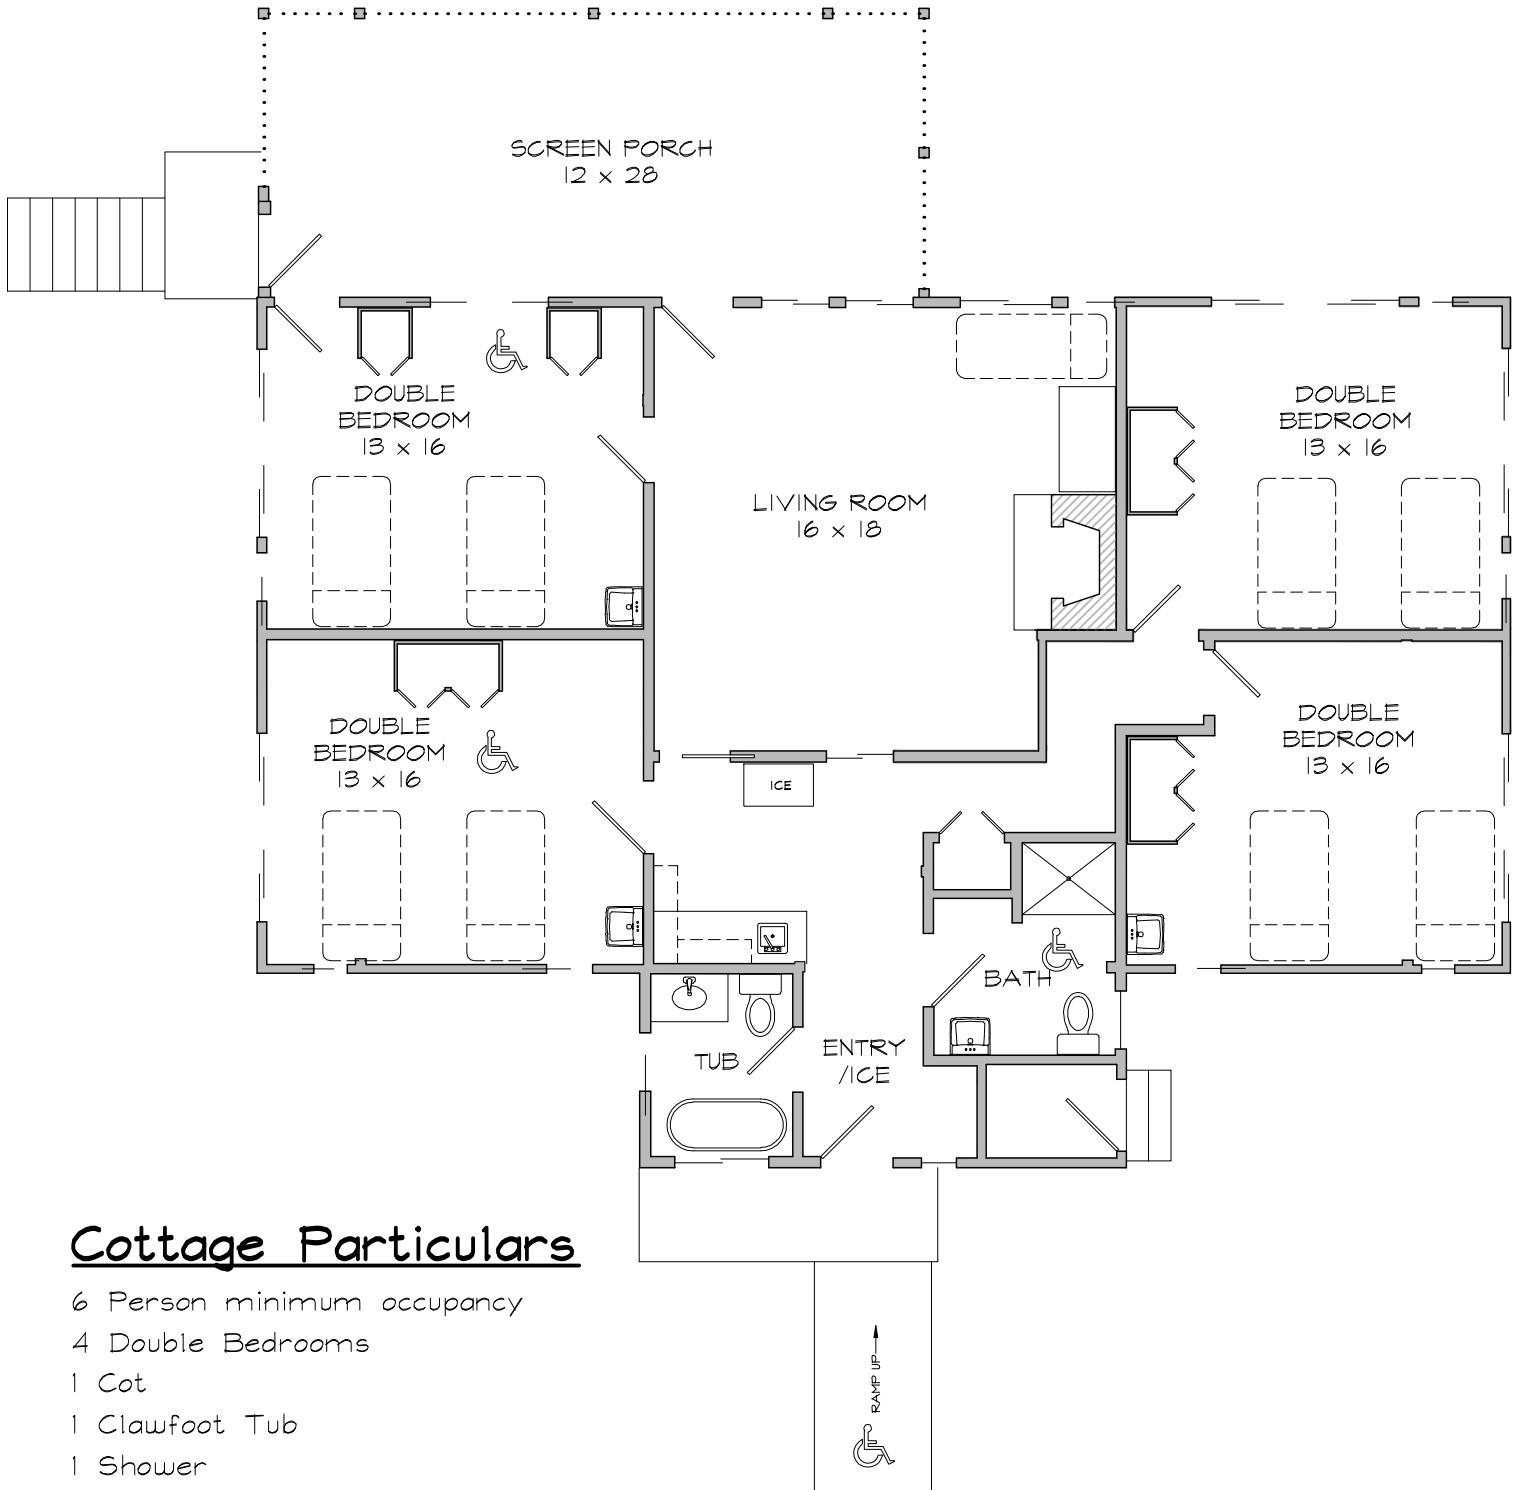

HIGH PINES

Map # 102

LAKE

90' away

Direct view of lake

Cottage Particulars

- 6 Person minimum occupancy
- 4 Double Bedrooms
- 1 Cot
- 1 Clawfoot Tub
- 1 Shower
- 2 Toilets

FLOOR PLAN

Scale: 1/8" = 1'