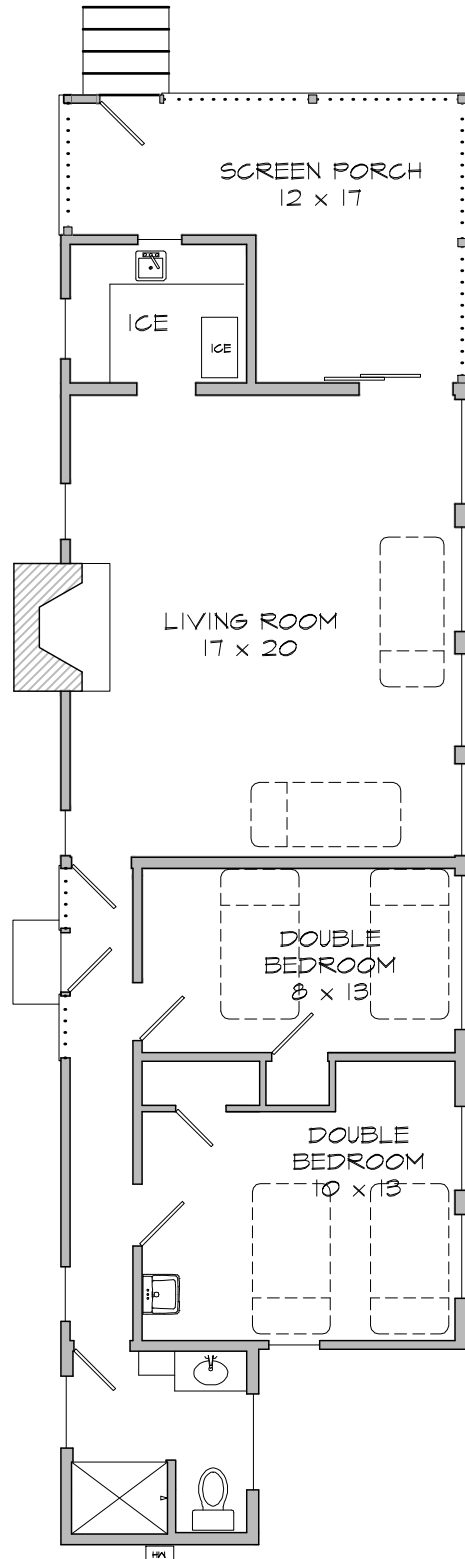

HEMLOCK LODGE

Map # 10

LAKE
100' away
Limited view of lake

Cottage Particulars

- 4 Person minimum occupancy
- 2 Double Bedrooms
- 2 Cots
- 1 Shower
- 1 Toilet

FLOOR PLAN

Scale: 1/8" = 1'