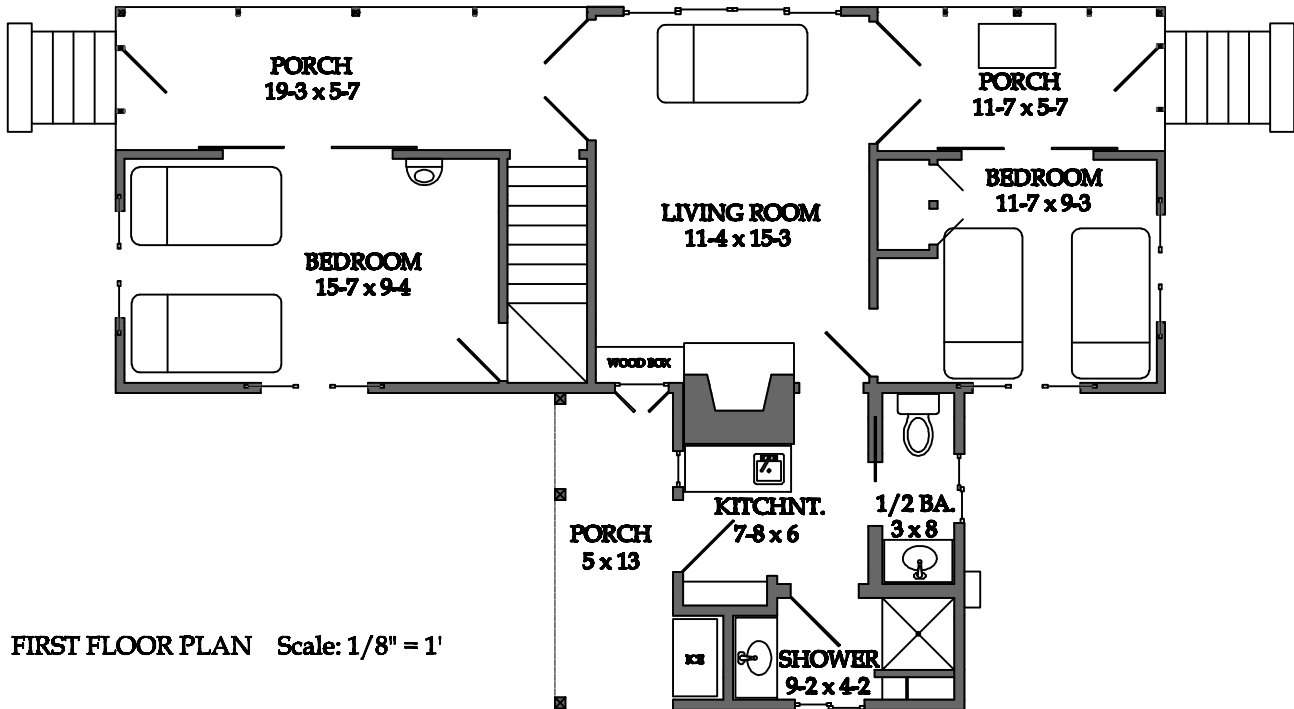

HAVENWOOD

(Map #101)

LAKE

Direct view 40' away

Cottage Particulars

- 5 Person minimum occupancy
- 3 Double Bedroom
- 1 Cot
- 1 Shower Room
- 1 1/2 Bath