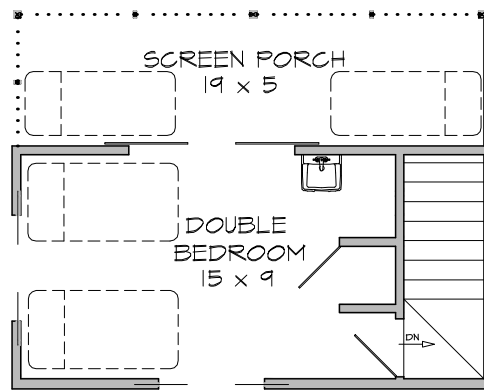

# HAVENWOOD

Map # 101

LAKE  
40' away  
Direct view of lake

FIRST FLOOR PLAN Scale: 1/8" = 1'

## Cottage Particulars

- 5 Person minimum occupancy
- 3 Double Bedrooms
- 1 Cot
- 1 Shower
- 1 Toilet

SECOND FLOOR PLAN Scale: 1/8" = 1'