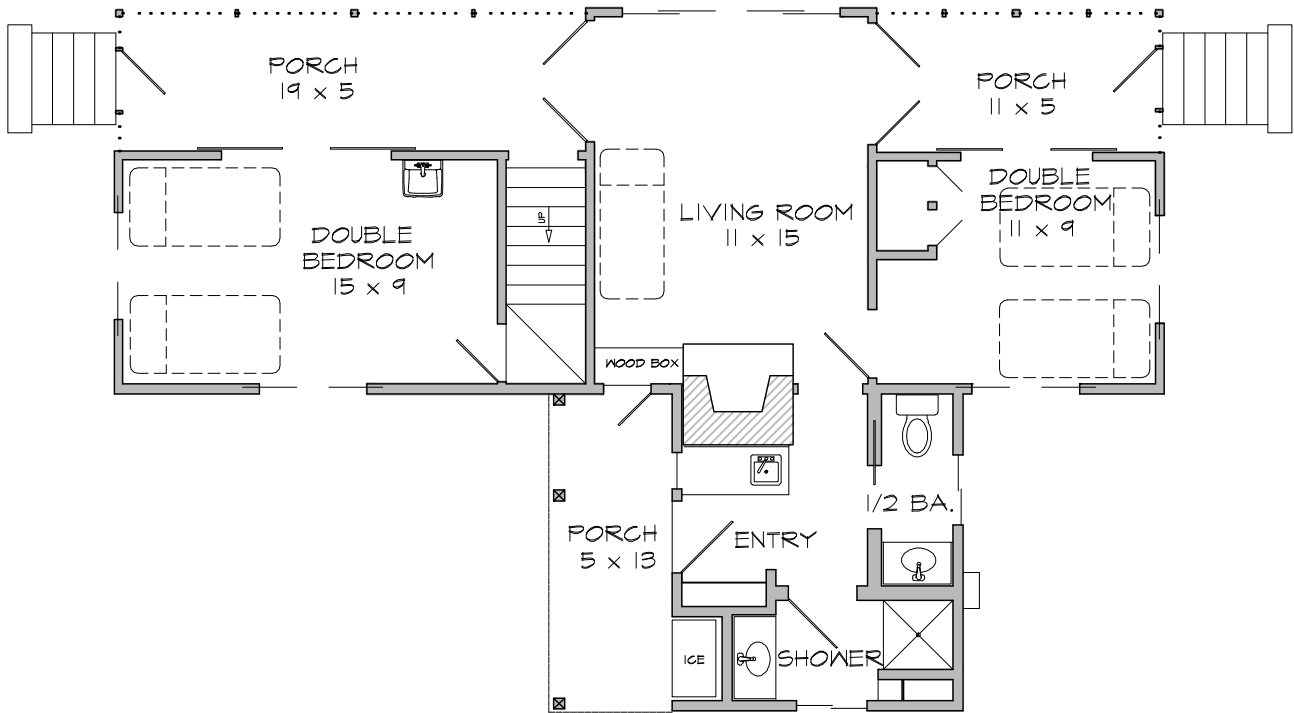

# HAVENWOOD

Map # 101

LAKE  
40' away  
Direct view of lake

FIRST FLOOR PLAN Scale: 1/8" = 1'

## Cottage Particulars

- 5 Person minimum occupancy
- 3 Double Bedrooms
- 1 Cot
- 1 Shower
- 1 Toilet

SECOND FLOOR PLAN Scale: 1/8" = 1'