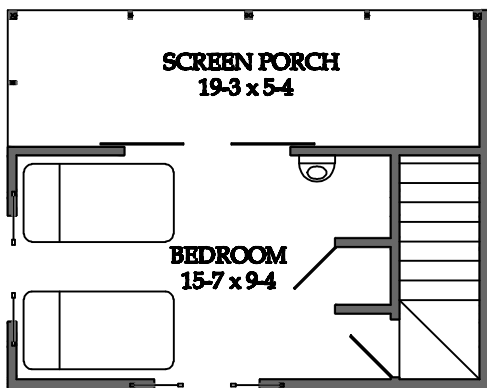

HAVENWOOD

(Map #101)

LAKE

Direct view 40' away

Cottage Particulars

- 5 Person minimum occupancy
- 3 Double Bedroom
- 1 Cot
- 1 Shower Room
- 1 1/2 Bath