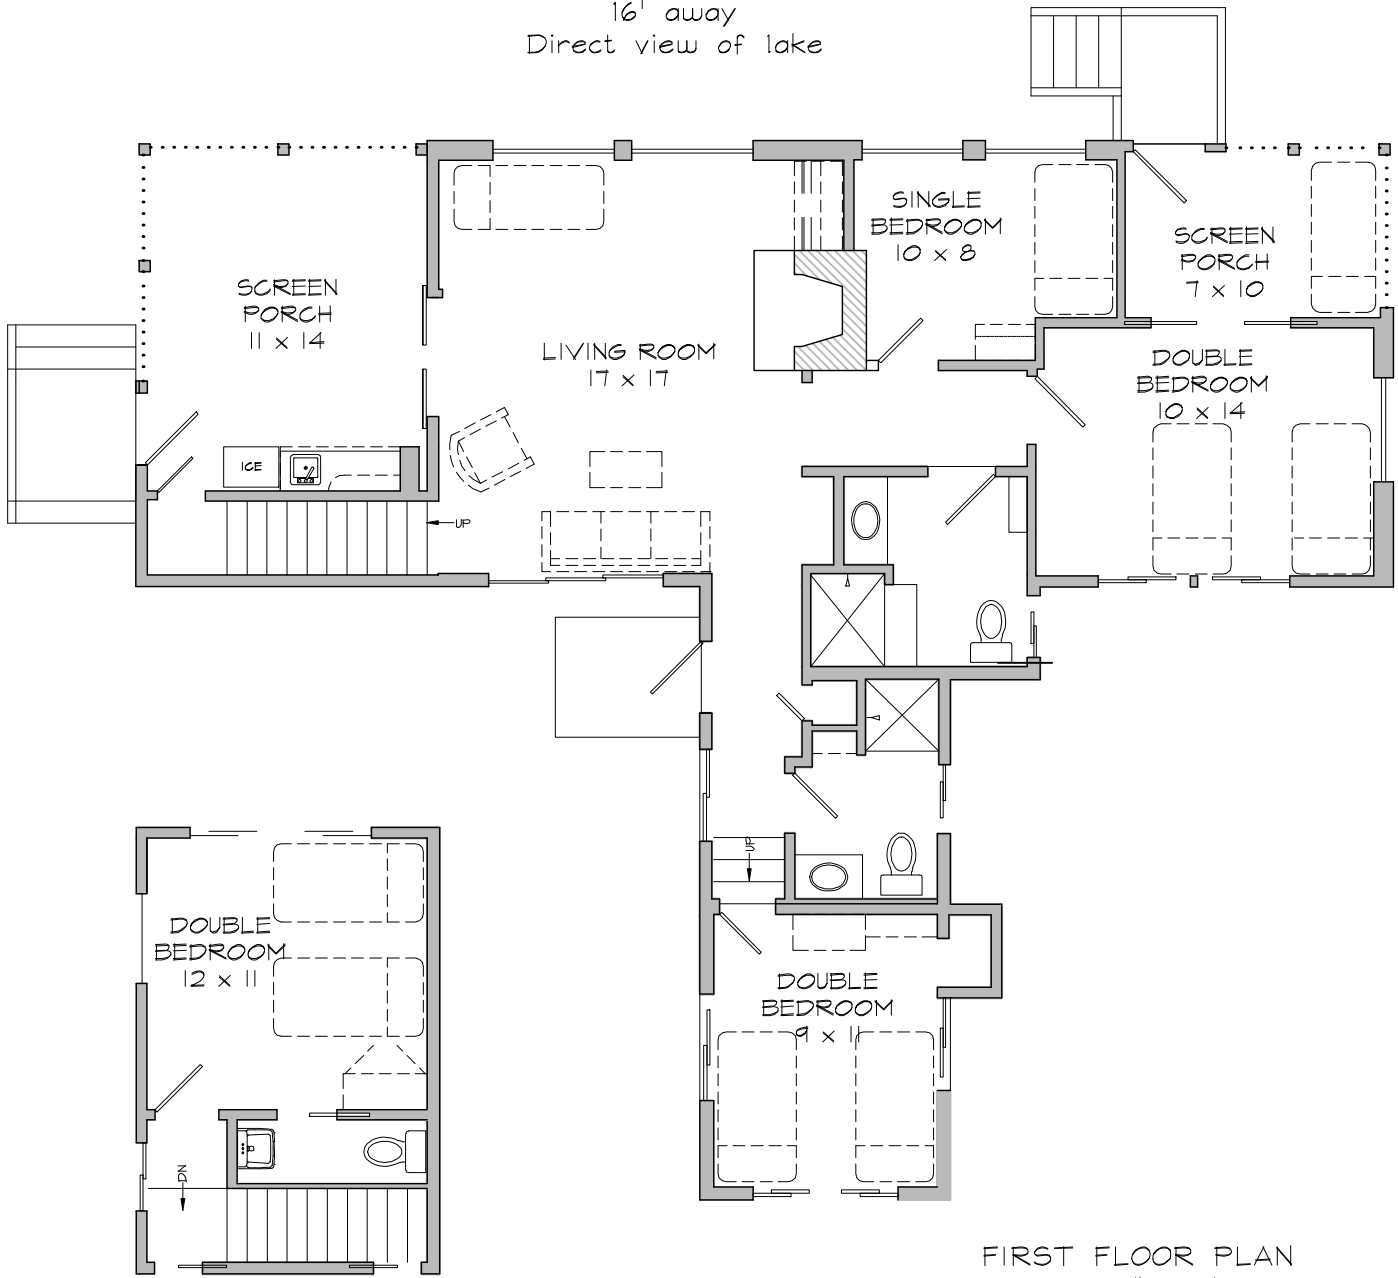

HASKELL

Map # 6

LAKE
16' away
Direct view of lake

FIRST FLOOR PLAN
Scale: 1/8" = 1'

SECOND FLOOR PLAN
Scale: 1/8" = 1'

Cottage Particulars

- 5 Person minimum occupancy
- 3 Double Bedrooms
- 1 Single Bedroom
- 2 Daybeds
- 1 Accessible Shower
- 1 Shower
- 3 Toilets