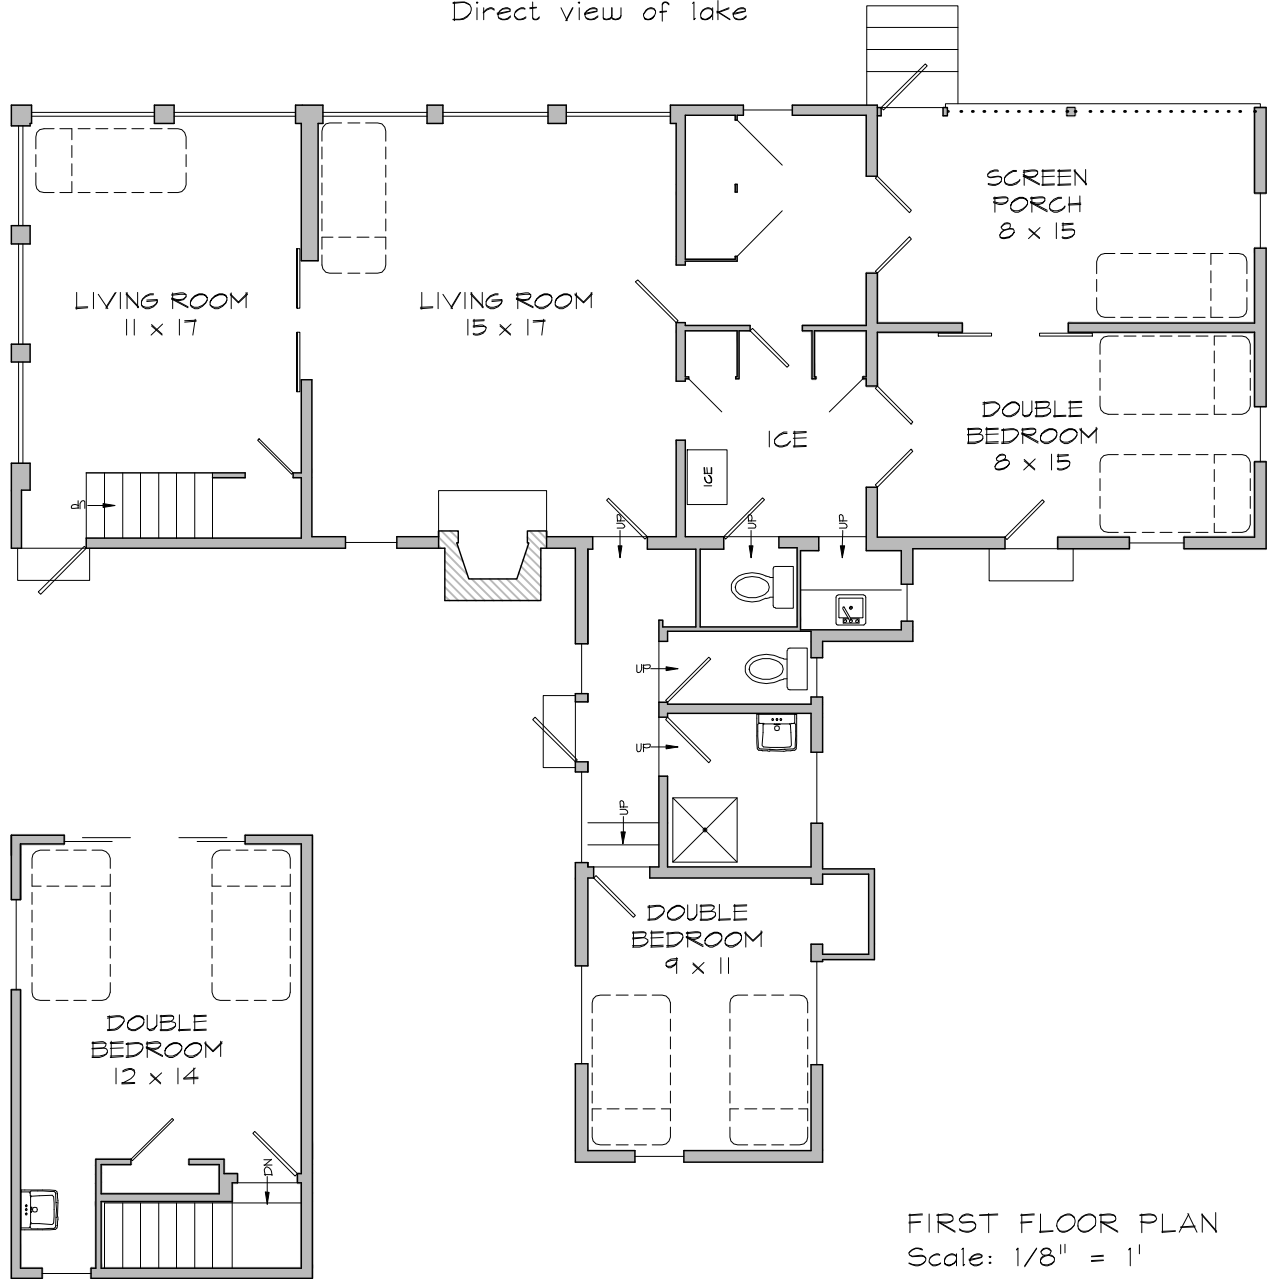

HASKELL

Map # 6

LAKE
16' away
Direct view of lake

FIRST FLOOR PLAN
Scale: 1/8" = 1'

SECOND FLOOR PLAN
Scale: 1/8" = 1'

Cottage Particulars

- 5 Person minimum occupancy
- 3 Double Bedrooms
- 3 Cots
- 1 Shower
- 2 Toilets