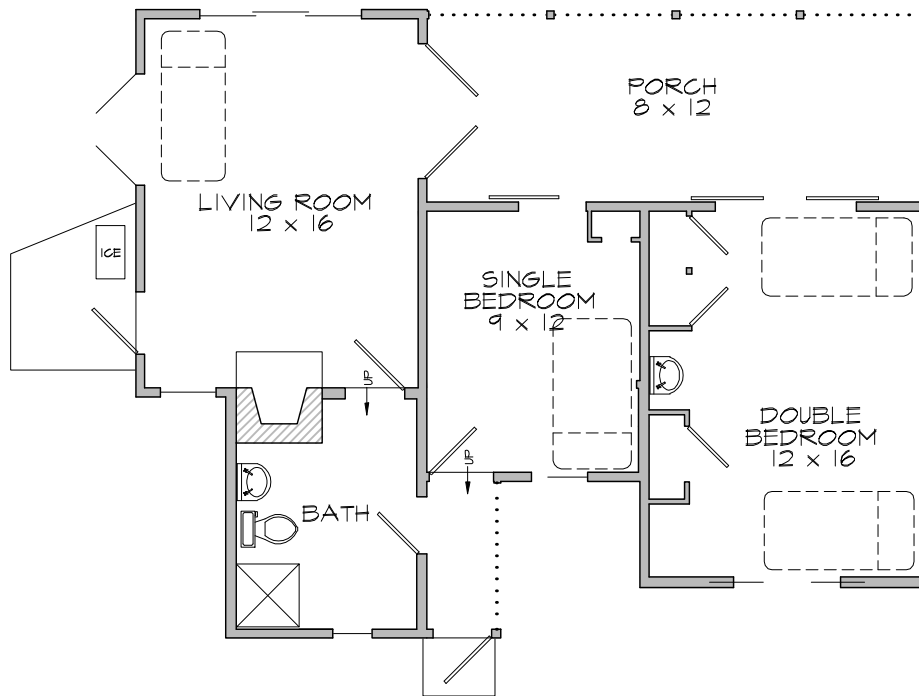

HAMILTON

Map # 71

DEEPHAVEN BIGHT

50' away
Indirect view of lake

FLOOR PLAN

Scale: 1/8" = 1'

Cottage Particulars

- 3 Person minimum occupancy
- 1 Double Bedroom
- 1 Single Bedroom
- 1 Cot
- 1 Shower
- 1 Toilet