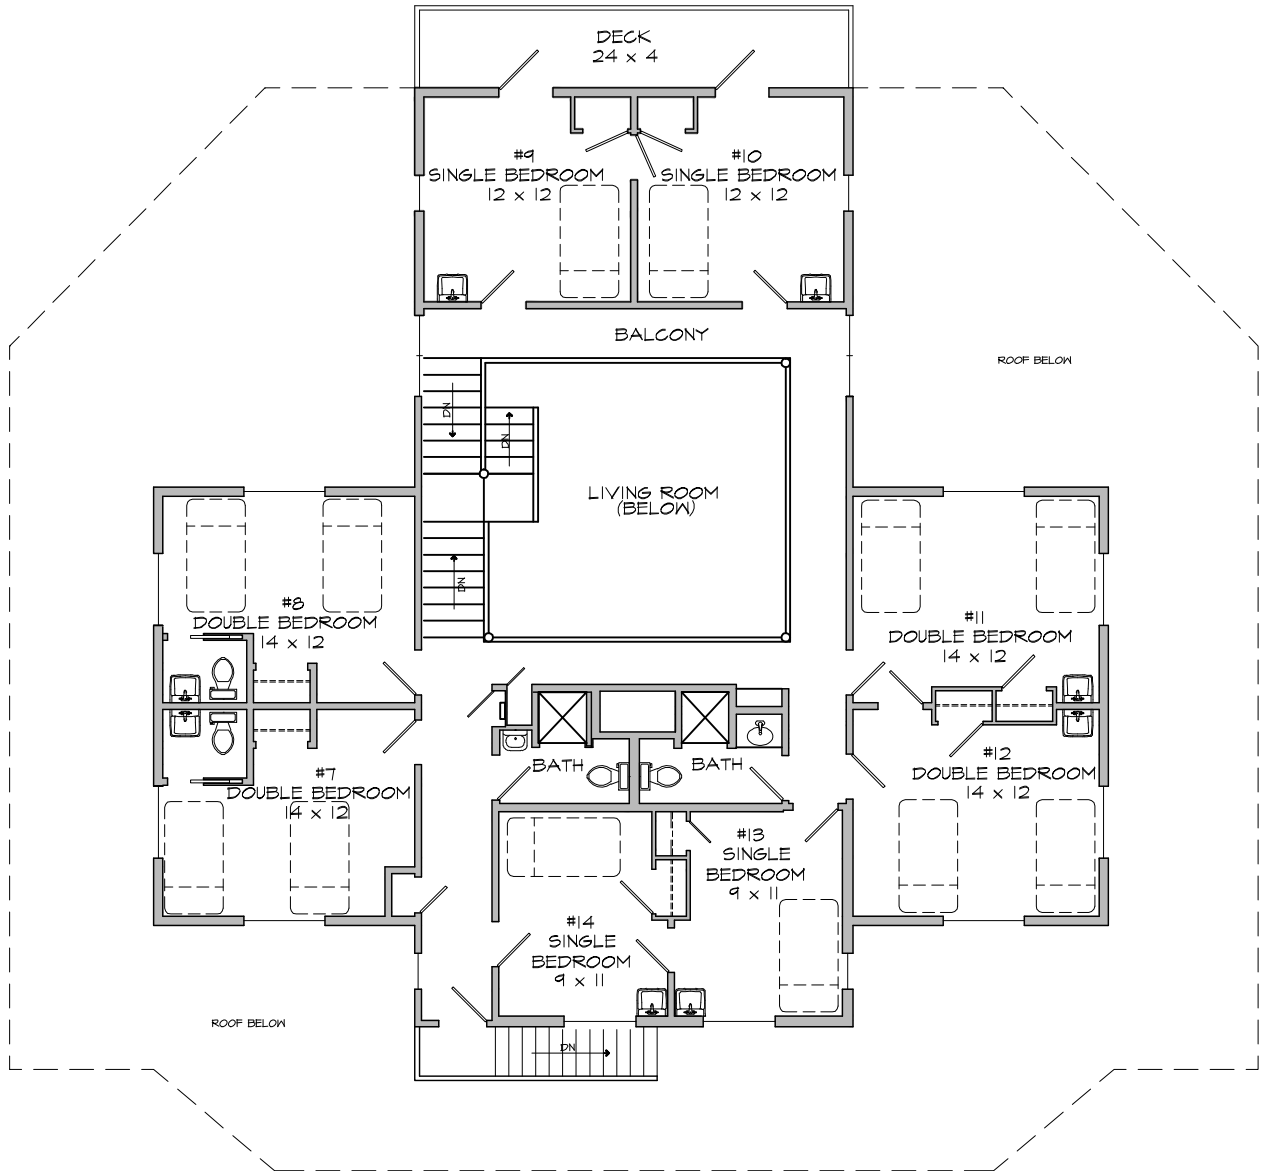

GREENWOOD LODGE

Map # 21

LAKE
30' away
Direct view of lake

- 4 Double Bedrooms
- 1 1/2 Bathroom
- 1 ADA Shower Bathroom
- 1 Shower Room
- 1 Clawfoot Tub
- 5 Toilets

GREENWOOD LODGE

Map # 21

LAKE
30' away
Direct view of lake

2nd Floor Particulars

- 4 Double Bedroom
- 4 Single Bedrooms
- 2 Shower Bathrooms
- 4 Toilets

SECOND FLOOR PLAN

Scale: 3/32" = 1'