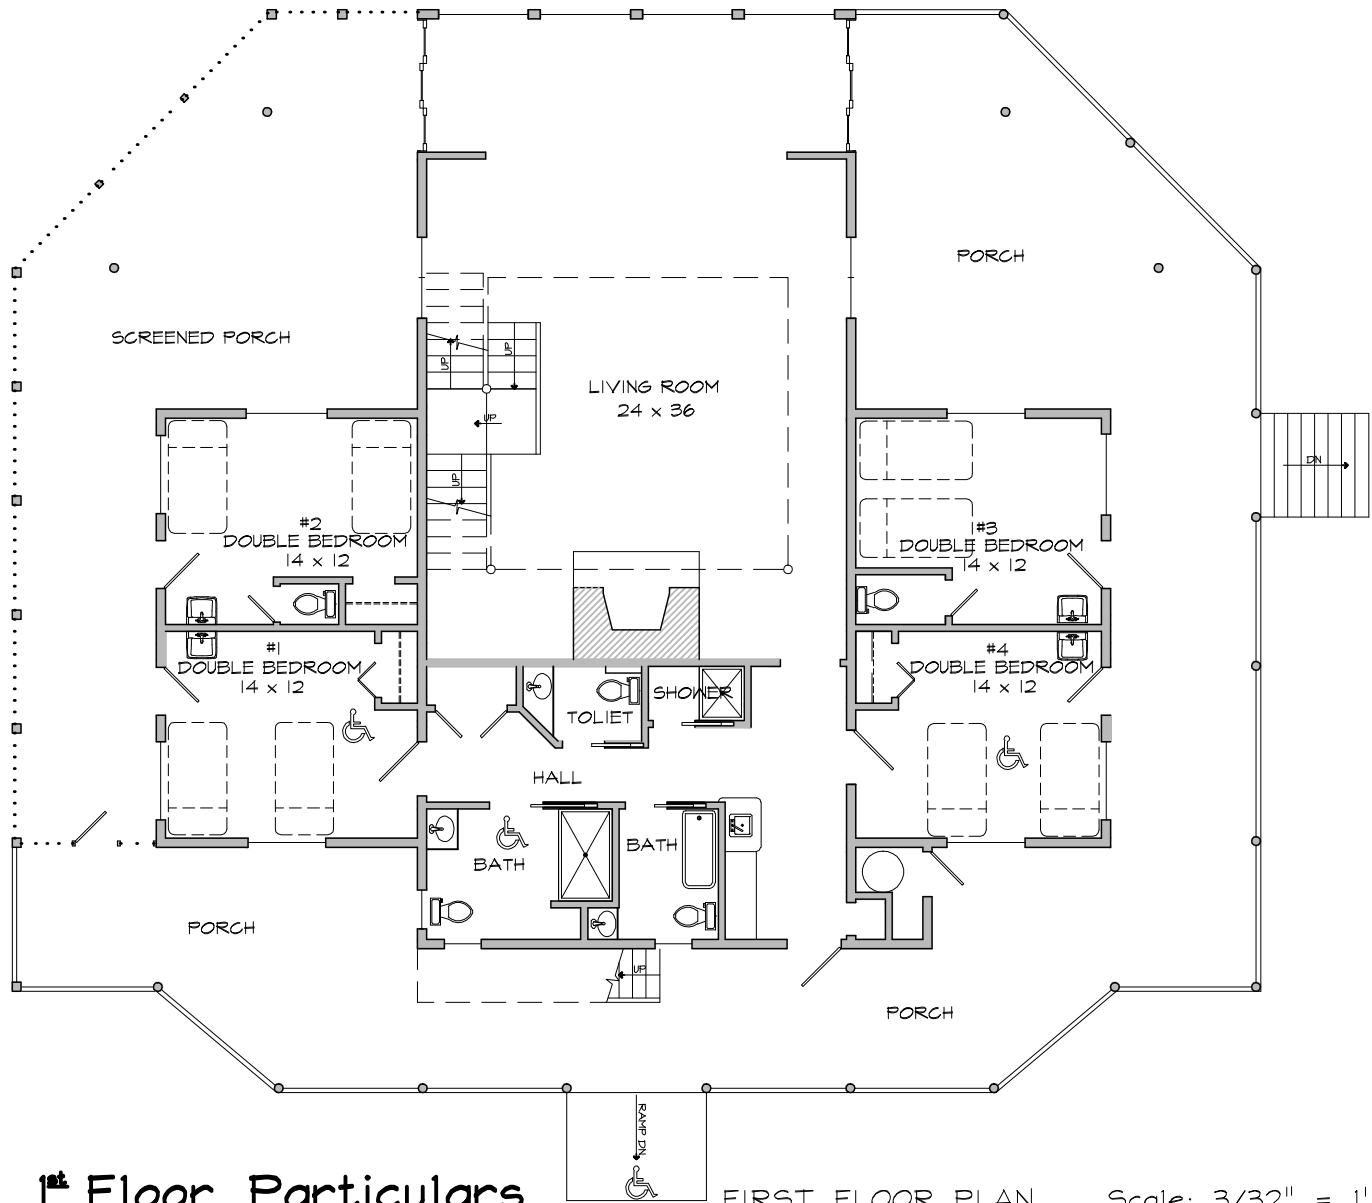

GREENWOOD LODGE

Map # 21

LAKE
30' away
Direct view of lake

- 4 Double Bedrooms
- 1 1/2 Bathroom
- 1 ADA Shower Bathroom
- 1 Shower Room
- 1 Clawfoot Tub
- 5 Toilets

GREENWOOD LODGE

Map # 21

LAKE
30' away
Direct view of lake

2nd Floor Particulars

- 4 Double Bedroom
- 4 Single Bedrooms
- 2 Shower Bathrooms
- 4 Toilets

SECOND FLOOR PLAN

Scale: 3/32" = 1'