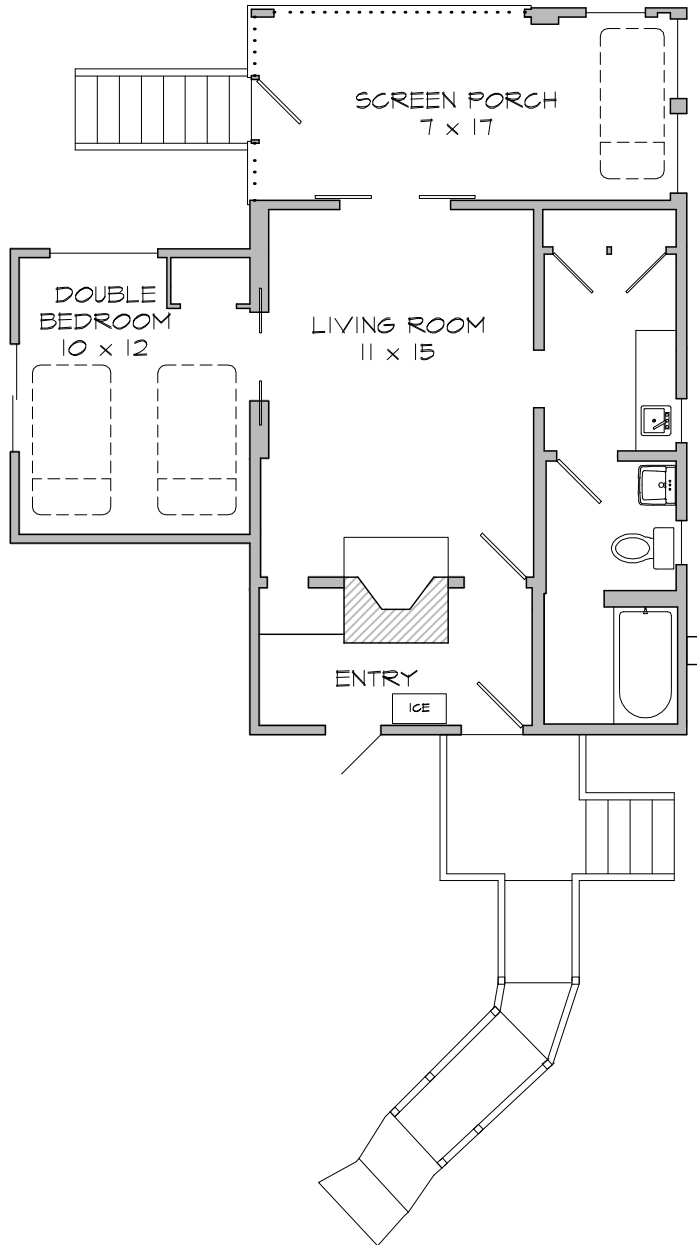

GREENLAW

Map # 70

BIGHT
60' away
Indirect view of lake

FLOOR PLAN

Scale: 1/8" = 1'

Cottage Particulars

- 2 Person minimum occupancy
- 1 Double Bedroom
- 1 Cot
- 1 Tub/Shower
- 1 Toilet