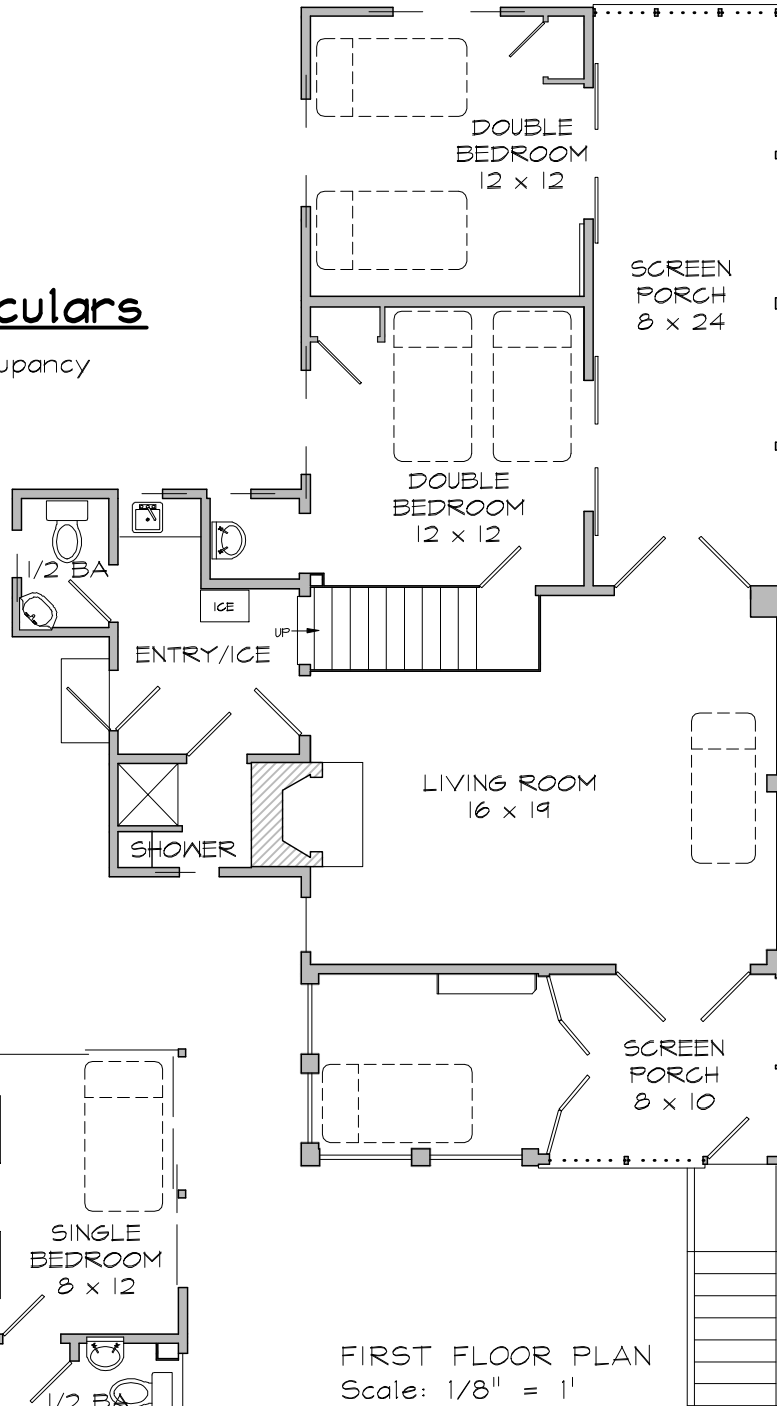

# EVEREST

Map # 60

## Cottage Particulars

- 6 Person minimum occupancy
- 4 Double Bedrooms
- 3 Single Bedroom
- 1 Cot
- 1 Shower
- 2 Toilets

FIRST FLOOR PLAN  
Scale: 1/8" = 1'

2nd FLOOR PLAN Scale: 1/8" = 1'