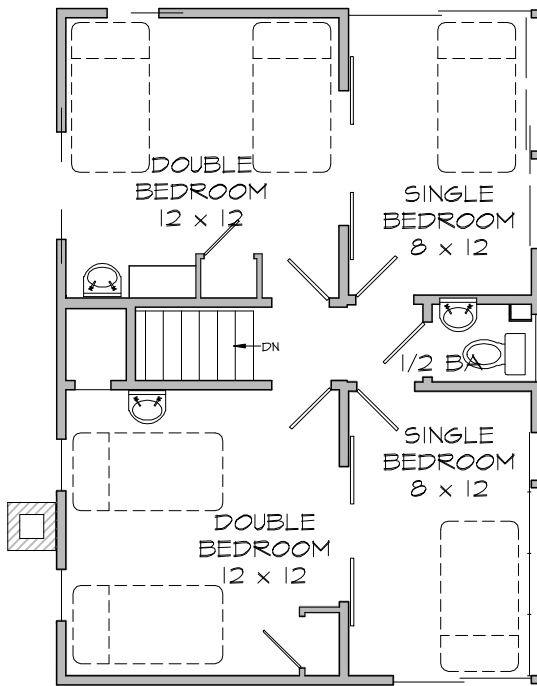

# EVEREST

Map # 60

## Cottage Particulars

- 6 Person minimum occupancy
- 4 Double Bedrooms
- 3 Single Bedroom
- 1 Cot
- 1 Shower
- 2 Toilets

FIRST FLOOR PLAN  
Scale: 1/8" = 1'

2nd FLOOR PLAN Scale: 1/8" = 1'