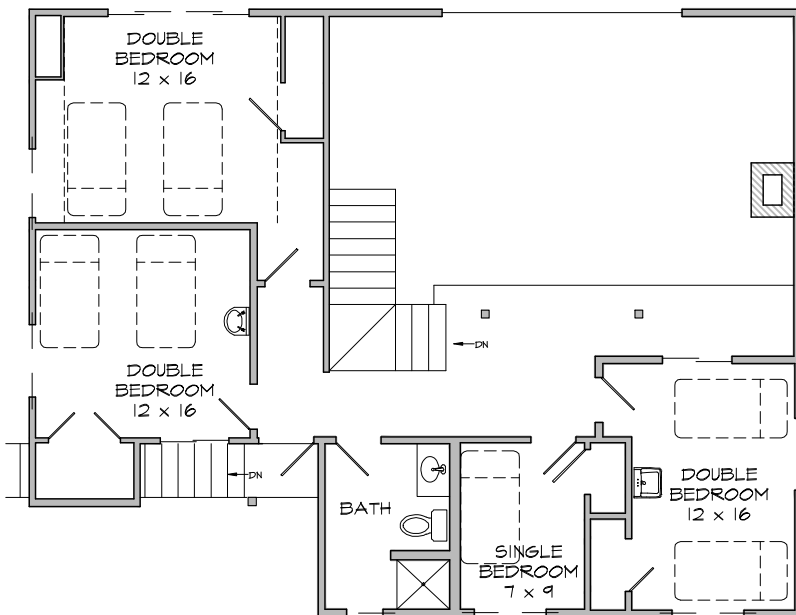

ELDORADO

Map # 83

LAKE

53' away

Direct view of lake

FIRST FLOOR PLAN Scale: 3/32" = 1'

SECOND FLOOR PLAN Scale: 3/32" = 1'

Cottage Particulars

- 8 Person minimum occupancy
- 6 Double Bedrooms
- 1 Single Bedroom
- 2 Cots
- 2 Showers
- 1 Clawfoot Tub
- 3 Toilets