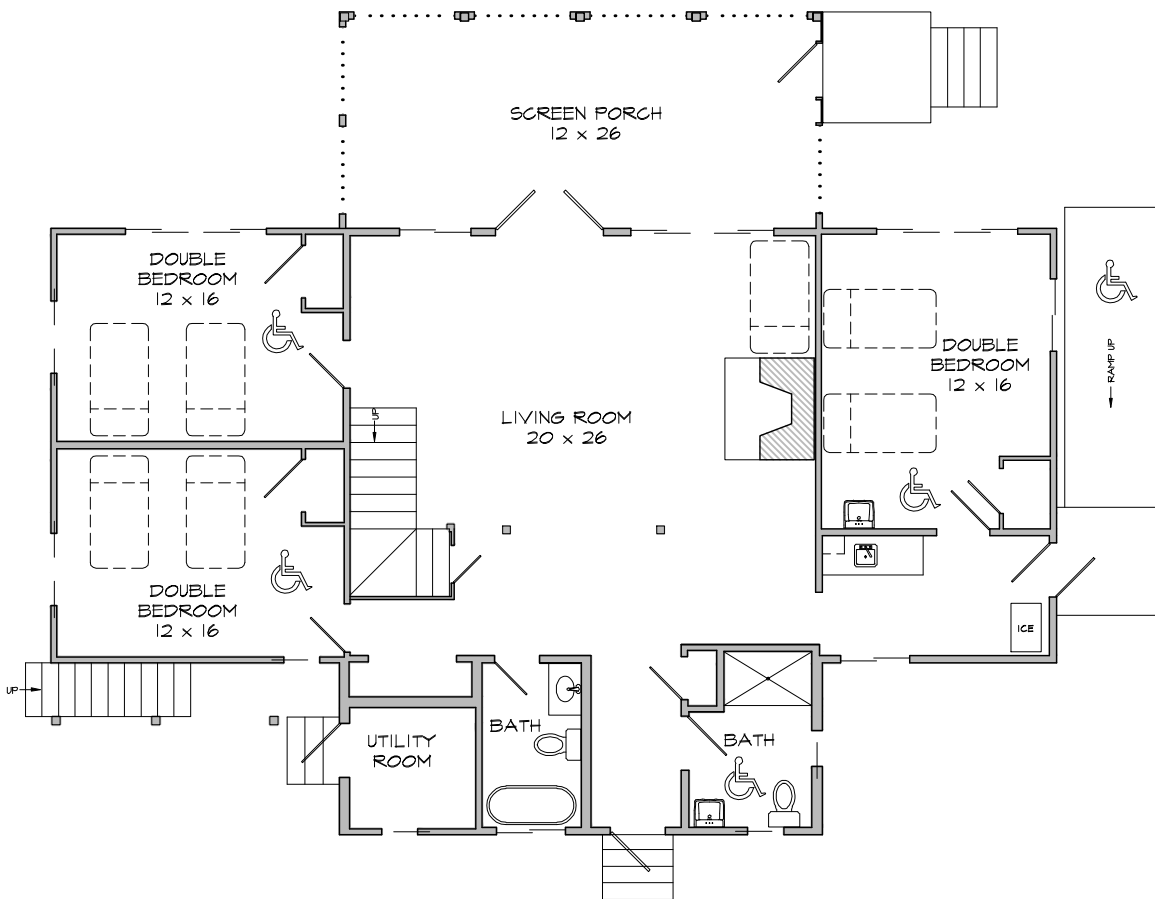

ELDORADO

Map # 83

LAKE

53' away

Direct view of lake

FIRST FLOOR PLAN Scale: 3/32" = 1'

SECOND FLOOR PLAN Scale: 3/32" = 1'

Cottage Particulars

- 8 Person minimum occupancy
- 6 Double Bedrooms
- 1 Single Bedroom
- 2 Cots
- 2 Showers
- 1 Clawfoot Tub
- 3 Toilets