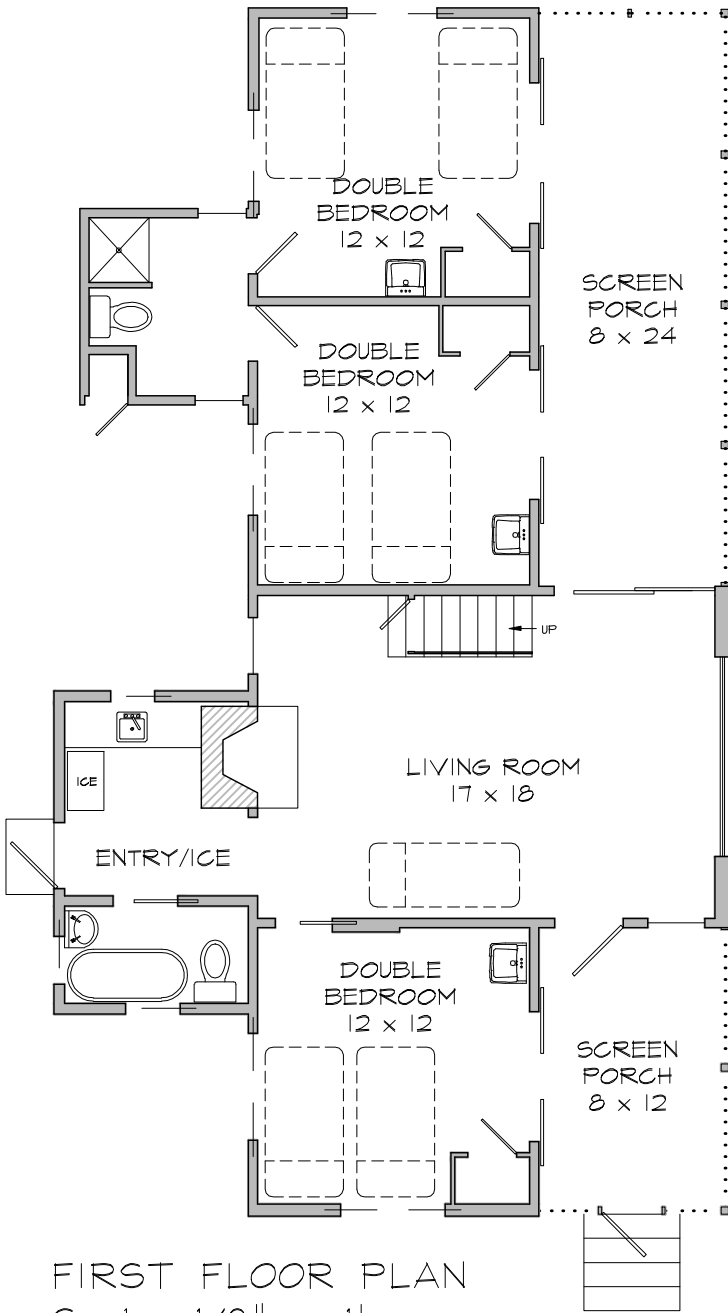

EASTERLEIGH

Map # 99

FIRST FLOOR PLAN

Scale: 1/8" = 1'

Cottage Particulars

- 6 Person minimum occupancy
- 4 Double Bedrooms
- 1 Single Bedroom
- 1 Cot
- 1 Shower
- 1 Clawfoot Tub
- 2 Toilets

LAKE
45' away
Direct view of lake

SECOND FLOOR PLAN

Scale: 1/8" = 1'