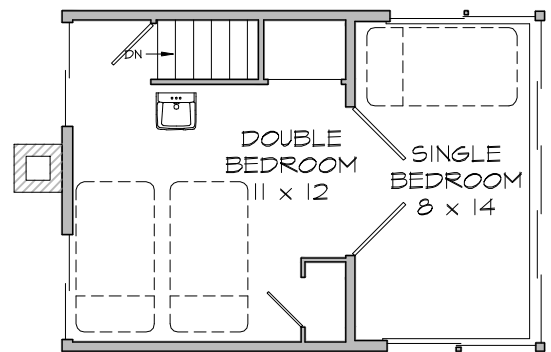

EASTERLEIGH

Map # 99

FIRST FLOOR PLAN

Scale: 1/8" = 1'

Cottage Particulars

- 6 Person minimum occupancy
- 4 Double Bedrooms
- 1 Single Bedroom
- 1 Cot
- 1 Shower
- 1 Clawfoot Tub
- 2 Toilets

LAKE
45' away
Direct view of lake

SECOND FLOOR PLAN

Scale: 1/8" = 1'