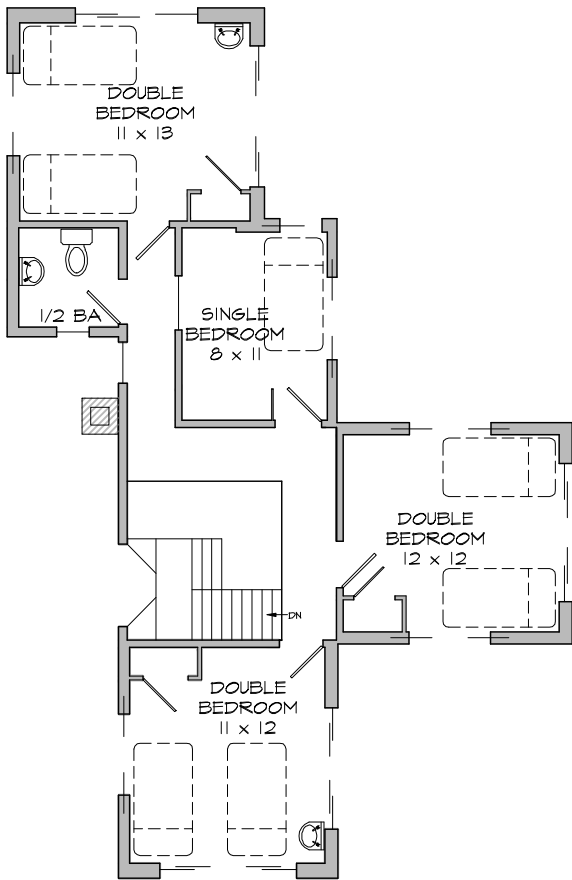

CLIFFSIDE

Map # 54

FIRST FLOOR PLAN
Scale: 3/32" = 1'

SECOND FLOOR PLAN

Scale: 3/32" = 1'

Cottage Particulars

- 8 Person minimum occupancy
- 5 Double Bedrooms
- 1 Single Bedroom
- 2 Cots
- 1 Clawfoot Tub
- 1 Shower
- 2 Toilets