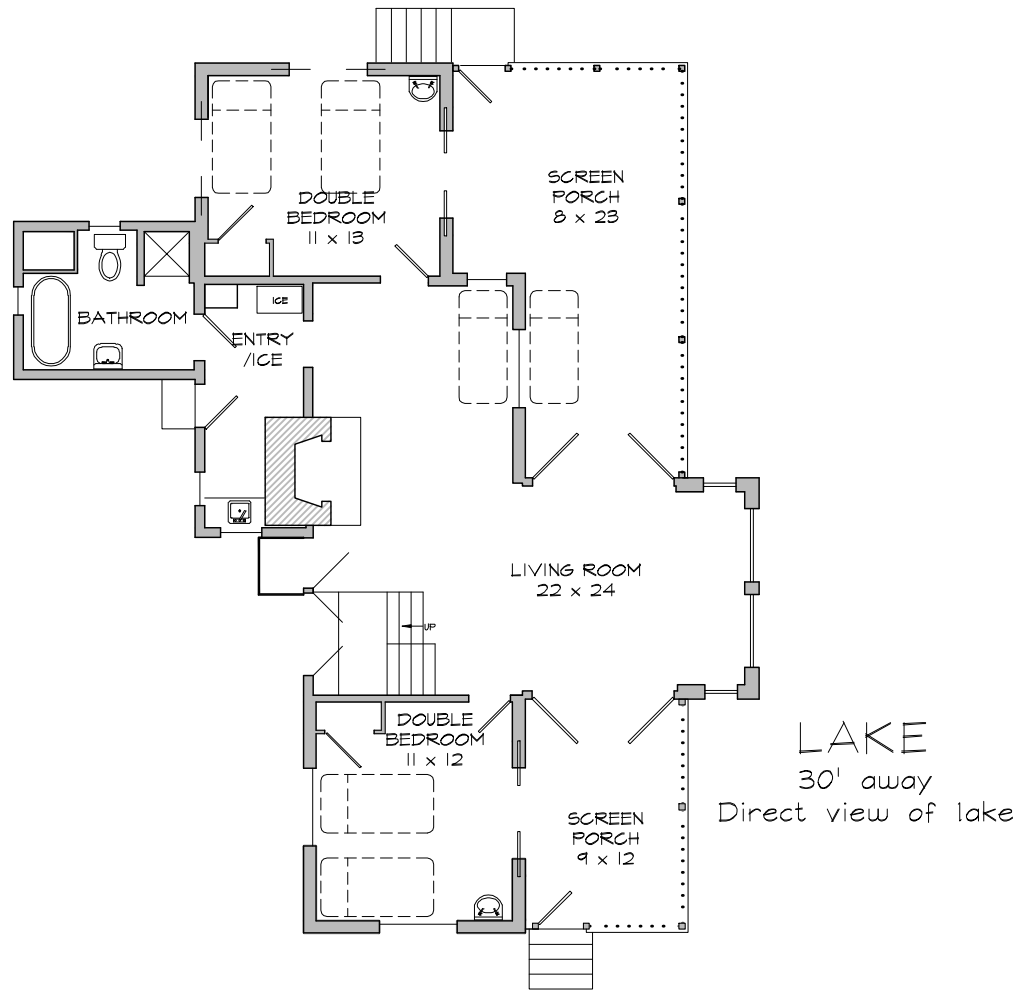

CLIFFSIDE

Map # 54

FIRST FLOOR PLAN
Scale: 3/32" = 1'

SECOND FLOOR PLAN

Scale: 3/32" = 1'

Cottage Particulars

- 8 Person minimum occupancy
- 5 Double Bedrooms
- 1 Single Bedroom
- 2 Cots
- 1 Clawfoot Tub
- 1 Shower
- 2 Toilets