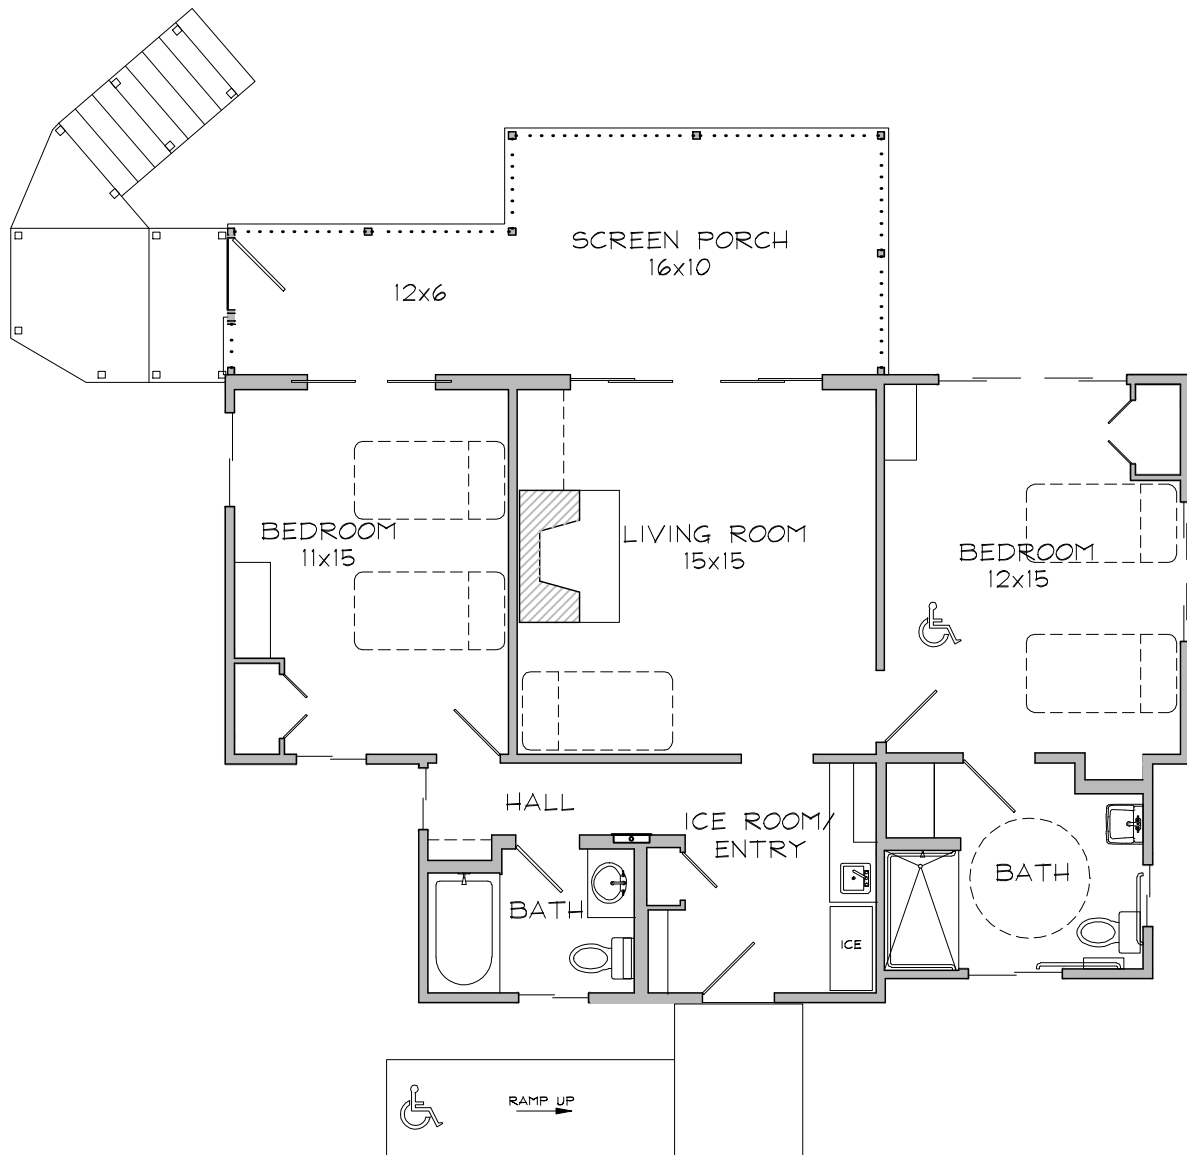

BY THE WAY

Map # 72

DEEPHAVEN BIGHT

60' away
Indirect view of lake

FLOOR PLAN

Scale: 1/8" = 1'

Cottage Particulars

- 4 Person minimum occupancy
- 2 Double Bedrooms
- 1 Cot
- 1 Tub/Shower
- 1 ADA Shower
- 2 Toilets