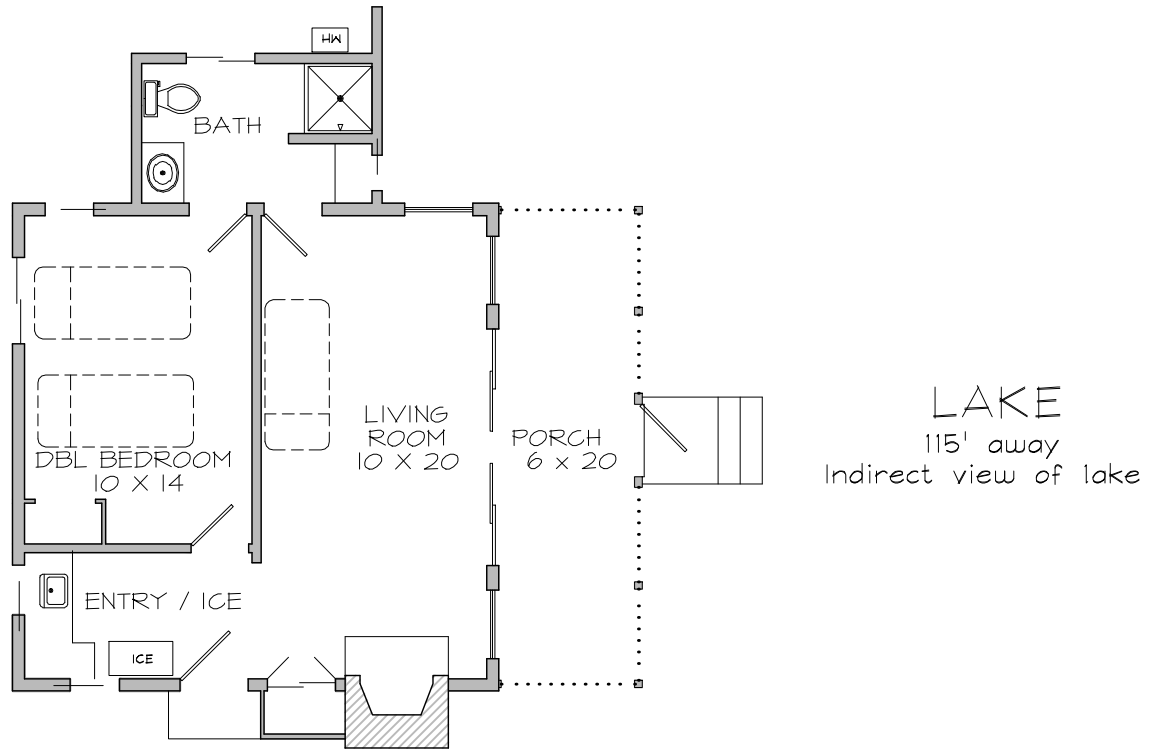

# BUNGALOW

Map # 81

FLOOR PLAN

Scale: 1/8" = 1'

## Cottage Particulars

- 2 Person minimum occupancy
- 1 Double Bedroom
- 1 Cot
- 1 Toilet
- 1 Shower