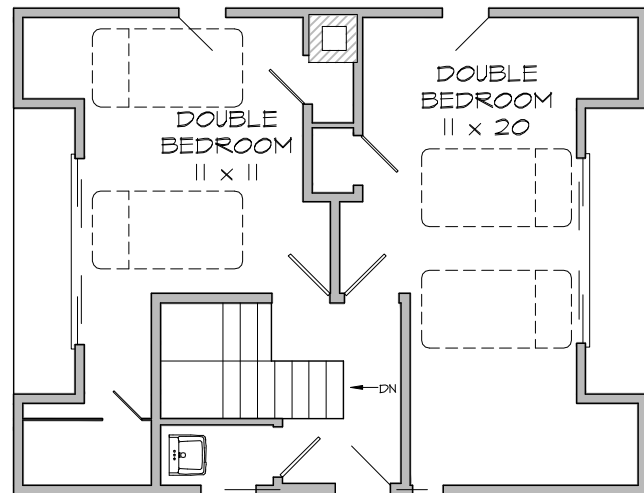

BROWN BETTY

Map # 75

BIGHT
86' away
Direct view of lake

FIRST FLOOR PLAN
Scale: 1/8" = 1'

Cottage Particulars

- 6 Person minimum occupancy
- 3 Double Bedrooms
- 1 Single Bedroom
- 1 Cot
- 1 Tub/Shower
- 2 Toilets

SECOND FLOOR PLAN Scale: 1/8" = 1'