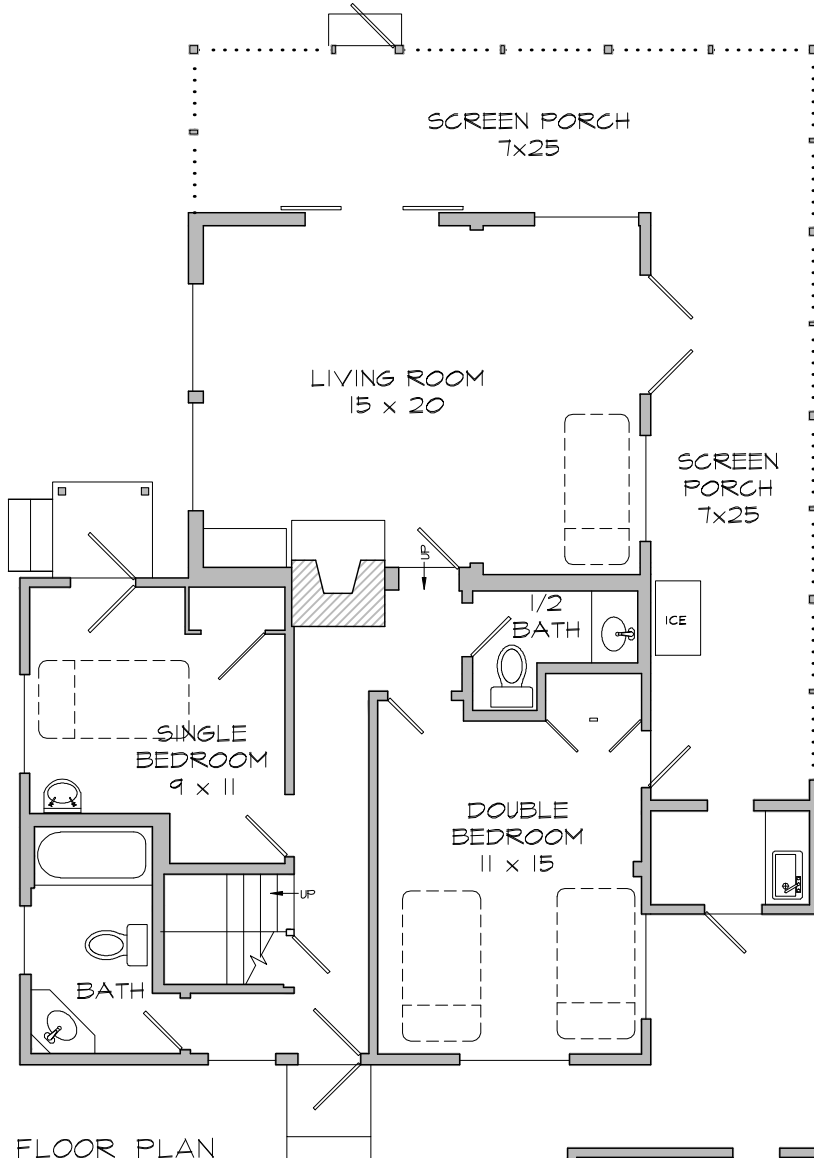

BROWN BETTY

Map # 75

BIGHT
86' away
Direct view of lake

FIRST FLOOR PLAN
Scale: 1/8" = 1'

Cottage Particulars

- 6 Person minimum occupancy
- 3 Double Bedrooms
- 1 Single Bedroom
- 1 Cot
- 1 Tub/Shower
- 2 Toilets

SECOND FLOOR PLAN Scale: 1/8" = 1'