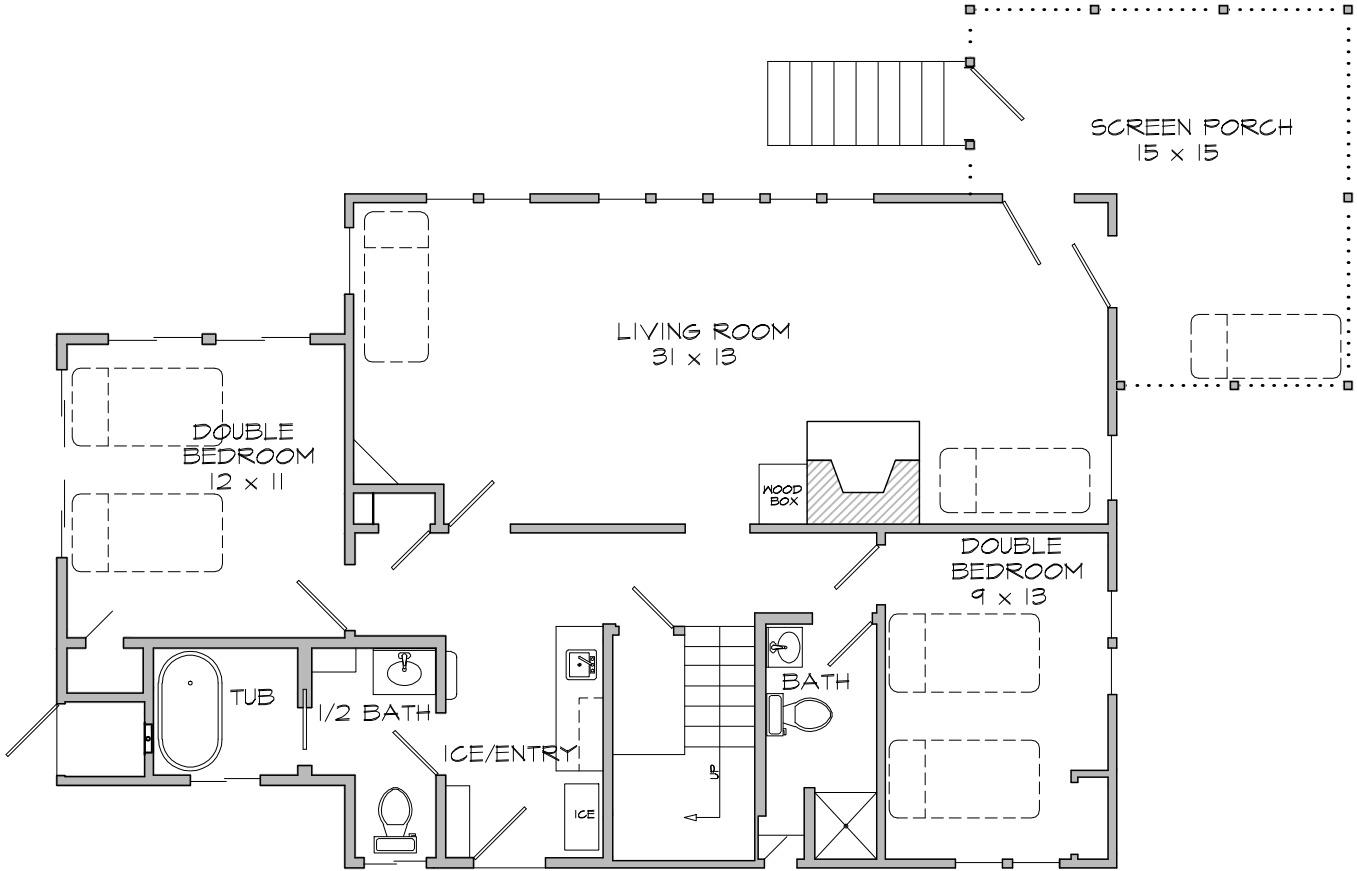

BRAE COVE

Map # 105

LAKE
45' away
Direct view of lake

FIRST FLOOR PLAN Scale: 1/8" = 1'

Cottage Particulars

- 8 Person minimum occupancy
- 5 Double Bedrooms
- 1 Single Bedroom
- 3 Cots
- 2 Showers
- 1 Clawfoot Tub
- 3 Toilets

SECOND FLOOR PLAN Scale: 1/8" = 1'