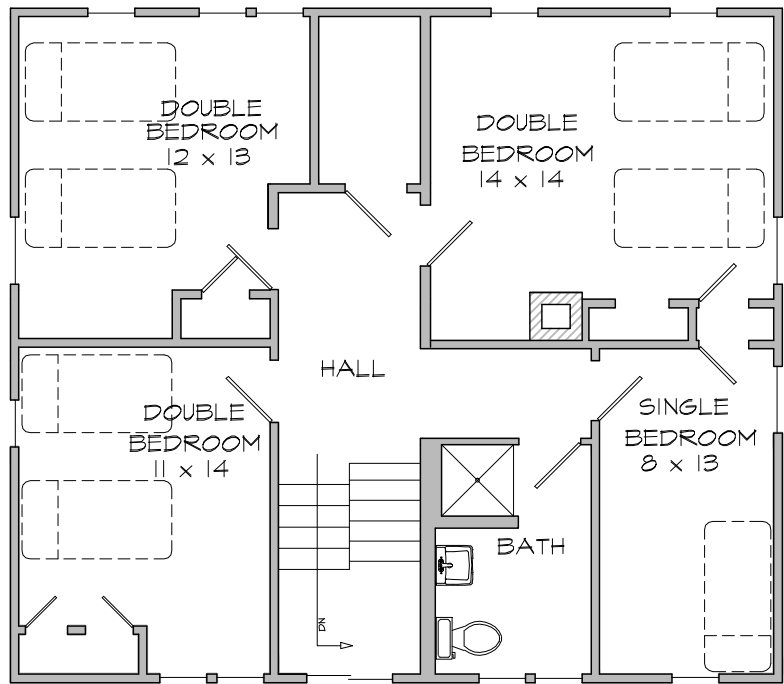

BRAE COVE

Map # 105

LAKE
45' away
Direct view of lake

FIRST FLOOR PLAN Scale: 1/8" = 1'

Cottage Particulars

- 8 Person minimum occupancy
- 5 Double Bedrooms
- 1 Single Bedroom
- 3 Cots
- 2 Showers
- 1 Clawfoot Tub
- 3 Toilets

SECOND FLOOR PLAN Scale: 1/8" = 1'